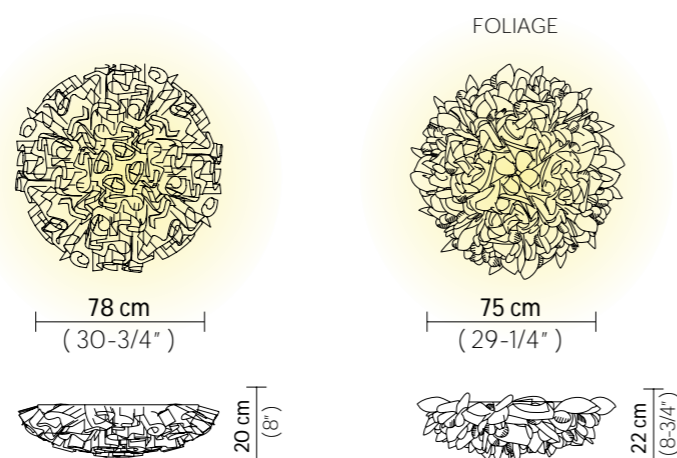

With: Magnetic hanging System

Weight: net 3,09 Kg - gross 5,8 Kg  
 net 3,6 Kg - gross 6,2 Kg (AUREA)

Packaging: 80 x 80 x h. 30 cm

FINISH	PRODUCT CODE	EAN CODE	DETAILS
 AUREA	VELCLOOWHG00000000EU	8024727102665	LIGHT SOURCE: 37 cm 14-1/4" 
 FOLIAGE	VELCLOOFLG00000000EU	8024727084459	LIGHT SOURCE: 37 cm 14-1/4" 
 COUTURE	VELCLOOCTR00000000EU	8024727073217	LIGHT SOURCE: 37 cm 14-1/4" 
 PRISMA	VELCLOOPRS00000000EU	8024727040325	LIGHT SOURCE: 37 cm 14-1/4" 

FINISH	PRODUCT CODE	EAN CODE	DETAILS
 GOLD	VELCLOOGLD00000000EU	8024727041681	LIGHT SOURCE: 37 cm 14-1/4" 
 SILVER	VELCLOOSLV00000000EU	8024727041636	LIGHT SOURCE: 37 cm 14-1/4" 
 COPPER	VELCLOOCP00000000EU	8024727041780	LIGHT SOURCE: 37 cm 14-1/4" 
 WHITE	VELCLOOWHT00000000EU	8024727039787	LIGHT SOURCE: 37 cm 14-1/4" 
 BLACK	VELCLOOBLK00000000EU	8024727039800	LIGHT SOURCE: 37 cm 14-1/4" 