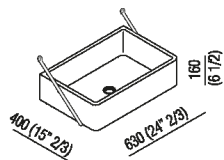

Washbasin with support structure  
 ACER0730ESPG

Benedini Associati, 2019

Rectangular washbasin in Petit Granit marble  
 for outdoor use, with stainless steel structure.

Rectangular washbasin in Petit Granit marble, without overflow, without tap hole; supported by polished stainless steel structure. Complete with fixing kit. The washbasin includes waste cap in the same washbasin finish (.MET0563).

**Finishes**

Petit Granit

**Materials**

Marble

Height:	63 cm	24" 3/4 inches
Diameter:	16 cm	6" 1/4 inches
Weight:	34 kg	75 lbs
Depth:	40 cm	15" 3/4 inches
Packaging:	70 x 48 x 28 cm	27" 4/8 x 18" 7/8 x 11" inches
Total weight:	41 kg	90 lbs

Note: The washbasin can be delivered also in stone or marble types on demand, price to be calculated and prior technical verification.

**Main dimensions**

**Installation notes**

**Scarico per sifone a bottiglia**  
**Drain for bottle trap**