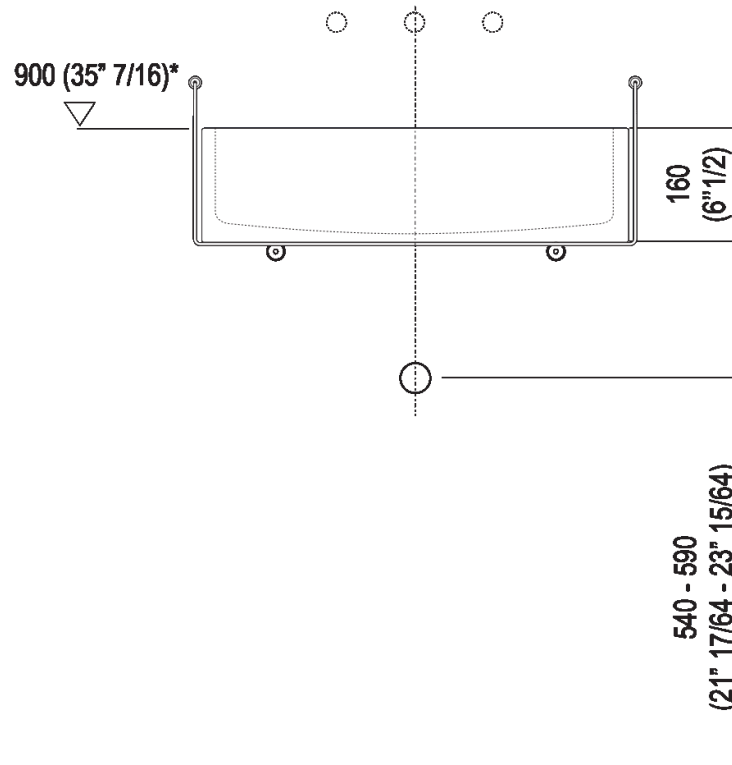

**Finishes**

Petit Granit

**Materials**

Marble

Height:	63 cm	24" 3/4 inches
Diameter:	16 cm	6" 1/4 inches
Weight:	34 kg	75 lbs
Depth:	40 cm	15" 3/4 inches
Packaging:	70 x 48 x 28 cm	27" 4/8 x 18" 7/8 x 11" inches
Total weight:	41 kg	90 lbs

Note: The washbasin can be delivered also in stone or marble types on demand, price to be calculated and prior technical verification.

**Main dimensions**

**Installation notes**

**Scarico per sifone a bottiglia**  
**Drain for bottle trap**

\*h.consigliata / advised h.

---

Tap position, recommended height