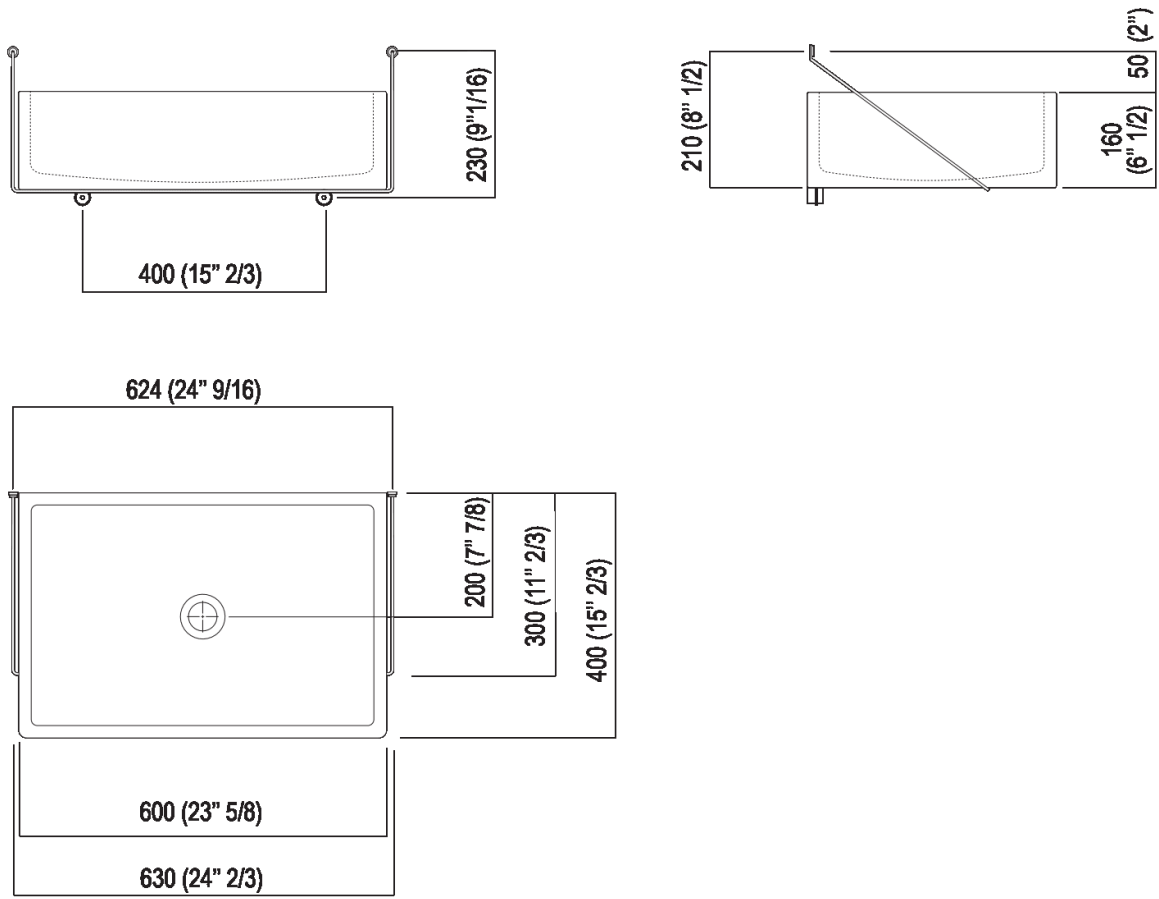

Washbasin with support structure  
 ACER0730ESPG

Benedini Associati, 2019

Rectangular washbasin in Petit Granit marble  
 for outdoor use, with stainless steel structure.

Rectangular washbasin in Petit Granit marble, without overflow, without tap hole; supported by polished stainless steel structure. Complete with fixing kit. The washbasin includes waste cap in the same washbasin finish (.MET0563).

**Finishes**

Petit Granit

**Materials**

Marble

Height:	63 cm	24" 3/4 inches
Diameter:	16 cm	6" 1/4 inches
Weight:	34 kg	75 lbs
Depth:	40 cm	15" 3/4 inches
Packaging:	70 x 48 x 28 cm	27" 4/8 x 18" 7/8 x 11" inches
Total weight:	41 kg	90 lbs

Note: The washbasin can be delivered also in stone or marble types on demand, price to be calculated and prior technical verification.

**Main dimensions**

**Installation notes**

**Scarico per sifone a bottiglia**  
**Drain for bottle trap**

\*h.consigliata / advised h.

---

Tap position, recommended height