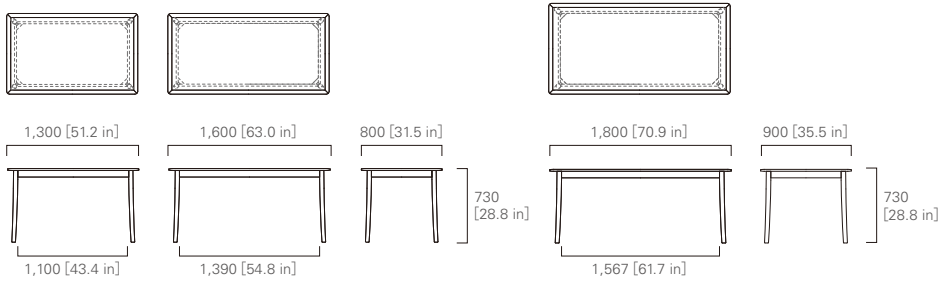

TABLE 130, 160, 180, 200, 220, 240  
(rectangular, wooden top)

TABLE 130, 160, 180, 200, 220, 240  
(rectangular, corian® top)