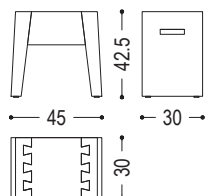

Stool made from a single block of scented cedar with side grooves and dovetail joints.

CODE	SIZE	A7	A8	A9
INSIEME	W.45 x D.30 x H.42,5	■	■	■

**AVAILABLE FINISHES:**

- A7:** cedar
- A8:** sandblasted cedar
- A9:** cedar contract finish, vulcano cedar