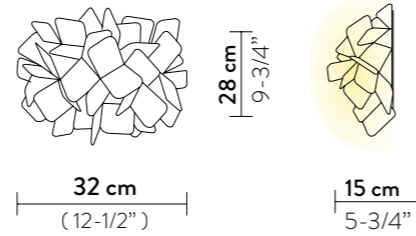

FINISH	SIZE	PRODUCT CODE	CANOPY DETAILS
 MAMA NON MAMA GOLD	L	CLICL00GNM00000000EU	LIGHT SOURCE:  37 cm (14 - 1/4") 26 cm (10 - 1/4") 19 cm (7-1/4")
	M	CLICM00GNM00000000EU	
	MINI	CLICS00GNM00000000EU	
 MAMA NON MAMA WHITE	L	CLICL00MNM00000000EU	LIGHT SOURCE:  37 cm (14 - 1/4") 26 cm (10 - 1/4") 19 cm (7-1/4")
	M	CLICM00MNM00000000EU	
	MINI	CLICS00MNM00000000EU	

FINISH	SIZE	PRODUCT CODE	CANOPY DETAILS
 MAMA NON MAMA BLACK	L	CLICL00BNM00000000EU	LIGHT SOURCE:  37 cm (14 - 1/4") 26 cm (10 - 1/4") 19 cm (7-1/4")
	M	CLICM00BNM00000000EU	
	MINI	CLICS00BNM00000000EU	
 PIXEL	L	CLICL00PXL00000000EU	LIGHT SOURCE:  37 cm (14 - 1/4") 26 cm (10 - 1/4") 19 cm (7-1/4")
	M	CLICM00PXL00000000EU	
	MINI	CLICS00PXL00000000EU	
 FUMÉ	L	CLICL00FUM00000000EU	LIGHT SOURCE:  37 cm (14 - 1/4") 26 cm (10 - 1/4") 19 cm (7-1/4")
	M	CLICM00FUM00000000EU	
	MINI	CLICS00FUM00000000EU	
 WHITE	L	CLICL00WHT00000000EU	LIGHT SOURCE:  37 cm (14 - 1/4") 26 cm (10 - 1/4") 19 cm (7-1/4")
	M	CLICM00WHT00000000EU	
	MINI	CLICS00WHT00000000EU	
 ORANGE	L	CLICL00ORG00000000EU	LIGHT SOURCE:  37 cm (14 - 1/4") 26 cm (10 - 1/4") 19 cm (7-1/4")
	M	CLICM00ORG00000000EU	
	MINI	CLICS00ORG00000000EU	

Weight: net 0,6 Kg - gross 1,4 Kg

Packaging: 36 x 38 x h. 15 cm

FINISH	PRODUCT CODE	DETAILS
 MAMA NON MAMA GOLD	CLIWM00GNM00000000EU	LIGHT SOURCE:  19 cm 7-1/4"
 MAMA NON MAMA BLACK	CLIWM00BNM00000000EU	LIGHT SOURCE:  19 cm 7-1/4"
 MAMA NON MAMA WHITE	CLIWM00MNM00000000EU	LIGHT SOURCE:  19 cm 7-1/4"