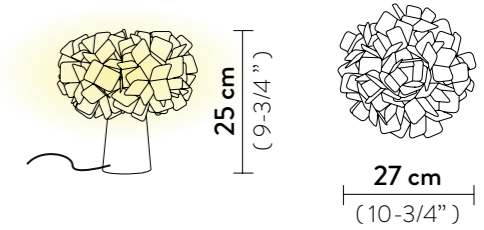

CLIZIA TABLE

Light Source: 1 X 6W E14 LED Filament Bulb

Dimmable: not dimmable

Materials: Lentiflex®, Cristalflex®, Cristalflex® with cold foil

With: Magnetic System

Weight: net 0,63 Kg - gross 1,2 Kg

Packaging: 29 x 28 x h. 26 cm