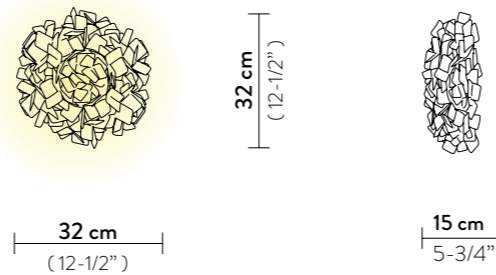

CLIZIA CEILING/WALL LARGE

Light Source: 3 X 12W E27 LED Filament Bulbs
Dimmable: with dimmable bulbs
Materials: Lentiflex®, Cristalflex®, Opalflex®, Cristalflex® with cold foil
With: Magnetic hanging System
Weight: net 4,5 Kg - gross 6,6 Kg
Weight: net 5,3 Kg - gross 7,4 Kg **FUMÉ**
Packaging: 80 x 80 x h. 30 cm

CLIZIA CEILING/WALL MEDIUM

Light Source: 2 X 12W E27 LED Filament Bulbs
Dimmable: with dimmable bulbs
Materials: Lentiflex®, Cristalflex®, Opalflex®, Cristalflex® with cold foil
With: Magnetic hanging System
Weight: net 2 Kg - gross 2,6 Kg
Weight: net 2 Kg - gross 2,8 Kg **FUMÉ**
Packaging: 56 x 55 x h. 23 cm

FINISH	SIZE	PRODUCT CODE	CANOPY DETAILS
 MAMA NON MAMA GOLD	L	CLICL00GNM00000000EU	LIGHT SOURCE:  37 cm (14 - 1/4") 26 cm (10 - 1/4") 19 cm (7-1/4")
	M	CLICM00GNM00000000EU	
	MINI	CLICS00GNM00000000EU	
 MAMA NON MAMA WHITE	L	CLICL00MNM00000000EU	LIGHT SOURCE:  37 cm (14 - 1/4") 26 cm (10 - 1/4") 19 cm (7-1/4")
	M	CLICM00MNM00000000EU	
	MINI	CLICS00MNM00000000EU	

FINISH	SIZE	PRODUCT CODE	CANOPY DETAILS
 MAMA NON MAMA BLACK	L	CLICL00BNM00000000EU	LIGHT SOURCE:  37 cm (14 - 1/4") 26 cm (10 - 1/4") 19 cm (7-1/4")
	M	CLICM00BNM00000000EU	
	MINI	CLICS00BNM00000000EU	
 PIXEL	L	CLICL00PXL00000000EU	LIGHT SOURCE:  37 cm (14 - 1/4") 26 cm (10 - 1/4") 19 cm (7-1/4")
	M	CLICM00PXL00000000EU	
	MINI	CLICS00PXL00000000EU	
 FUMÉ	L	CLICL00FUM00000000EU	LIGHT SOURCE:  37 cm (14 - 1/4") 26 cm (10 - 1/4") 19 cm (7-1/4")
	M	CLICM00FUM00000000EU	
	MINI	CLICS00FUM00000000EU	
 WHITE	L	CLICL00WHT00000000EU	LIGHT SOURCE:  37 cm (14 - 1/4") 26 cm (10 - 1/4") 19 cm (7-1/4")
	M	CLICM00WHT00000000EU	
	MINI	CLICS00WHT00000000EU	
 ORANGE	L	CLICL00ORG00000000EU	LIGHT SOURCE:  37 cm (14 - 1/4") 26 cm (10 - 1/4") 19 cm (7-1/4")
	M	CLICM00ORG00000000EU	
	MINI	CLICS00ORG00000000EU	