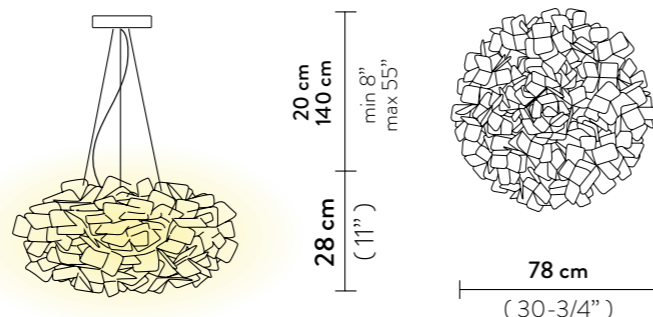

With: Magnetic hanging System

Weight: net 2,94 Kg - gross 6,2 Kg

net 3,74 Kg - gross 7 Kg FUMÉ

Packaging: 80 x 80 x h. 30 cm

FINISH	PRODUCT CODE	CANOPY DETAILS
 MAMA NON MAMA GOLD	CLISL00GNM01R00000EU <small>RED WIRE</small>	Ø 14 x h. 3,2 cm  RED WIRE TRANSP WIRE
	CLISL00GNM01T00000EU <small>TRANSP WIRE</small>	
	ACCESSORIES	
	6M CABLE KIT (must be ordered with lamp) <small>RED WIRE</small>	
 MAMA NON MAMA BLACK	CLISL00BNM01B00BLCEU <small>BLACK WIRE</small>	Ø 14 x h. 3,2 cm  BLACK WIRE TRANSP WIRE
	CLISL00BNM01T00000EU <small>TRANSP WIRE</small>	
	ACCESSORIES	
	6M CABLE KIT (must be ordered with lamp) <small>BLACK WIRE</small>	
 MAMA NON MAMA WHITE	CLISL00MNM01R00000EU <small>RED WIRE</small>	Ø 14 x h. 3,2 cm  RED WIRE TRANSP WIRE
	CLISL00MNM01T00000EU <small>TRANSP WIRE</small>	
	ACCESSORIES	
	6M CABLE KIT (must be ordered with lamp) <small>RED WIRE</small>	