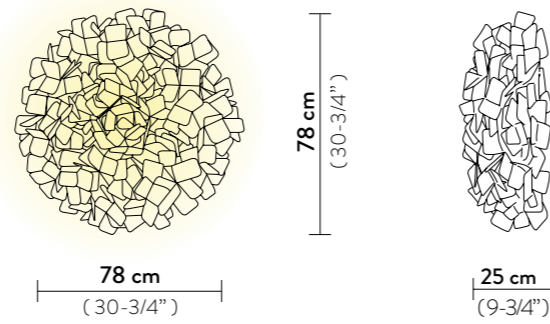

CLIZIA CEILING/WALL LARGE

Light Source: 3 X 12W E27 LED Filament Bulbs
Dimmable: with dimmable bulbs
Materials: Lentiflex®, Cristalflex®, Opalflex®, Cristalflex® with cold foil
With: Magnetic hanging System
Weight: net 4,5 Kg - gross 6,6 Kg
Weight: net 5,3 Kg - gross 7,4 Kg **FUMÉ**
Packaging: 80 x 80 x h. 30 cm

CLIZIA CEILING/WALL MEDIUM

Light Source: 2 X 12W E27 LED Filament Bulbs
Dimmable: with dimmable bulbs
Materials: Lentiflex®, Cristalflex®, Opalflex®, Cristalflex® with cold foil
With: Magnetic hanging System
Weight: net 2 Kg - gross 2,6 Kg
Weight: net 2 Kg - gross 2,8 Kg **FUMÉ**
Packaging: 56 x 55 x h. 23 cm

FINISH	SIZE	PRODUCT CODE	CANOPY DETAILS
 MAMA NON MAMA GOLD	L	CLICL00GNM00000000EU	LIGHT SOURCE:  37 cm (14 - 1/4") 26 cm (10 - 1/4") 19 cm (7-1/4")
	M	CLICM00GNM00000000EU	
	MINI	CLICS00GNM00000000EU	
 MAMA NON MAMA WHITE	L	CLICL00MNM00000000EU	LIGHT SOURCE:  37 cm (14 - 1/4") 26 cm (10 - 1/4") 19 cm (7-1/4")
	M	CLICM00MNM00000000EU	
	MINI	CLICS00MNM00000000EU	

FINISH	SIZE	PRODUCT CODE	CANOPY DETAILS
 MAMA NON MAMA BLACK	L	CLICL00BNM00000000EU	LIGHT SOURCE:  37 cm (14 - 1/4") 26 cm (10 - 1/4") 19 cm (7-1/4")
	M	CLICM00BNM00000000EU	
	MINI	CLICS00BNM00000000EU	
 PIXEL	L	CLICL00PXL00000000EU	LIGHT SOURCE:  37 cm (14 - 1/4") 26 cm (10 - 1/4") 19 cm (7-1/4")
	M	CLICM00PXL00000000EU	
	MINI	CLICS00PXL00000000EU	
 FUMÉ	L	CLICL00FUM00000000EU	LIGHT SOURCE:  37 cm (14 - 1/4") 26 cm (10 - 1/4") 19 cm (7-1/4")
	M	CLICM00FUM00000000EU	
	MINI	CLICS00FUM00000000EU	
 WHITE	L	CLICL00WHT00000000EU	LIGHT SOURCE:  37 cm (14 - 1/4") 26 cm (10 - 1/4") 19 cm (7-1/4")
	M	CLICM00WHT00000000EU	
	MINI	CLICS00WHT00000000EU	
 ORANGE	L	CLICL00ORG00000000EU	LIGHT SOURCE:  37 cm (14 - 1/4") 26 cm (10 - 1/4") 19 cm (7-1/4")
	M	CLICM00ORG00000000EU	
	MINI	CLICS00ORG00000000EU	