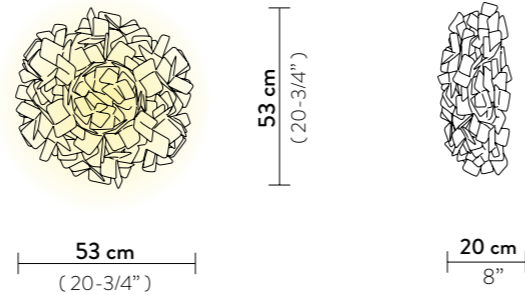

CLIZIA CEILING/WALL LARGE

Light Source: 3 X 12W E27 LED Filament Bulbs
Dimmable: with dimmable bulbs
Materials: Lentiflex®, Cristalflex®, Opalflex®, Cristalflex® with cold foil
With: Magnetic hanging System
Weight: net 4,5 Kg - gross 6,6 Kg
Weight: net 5,3 Kg - gross 7,4 Kg **FUMÉ**
Packaging: 80 x 80 x h. 30 cm

CLIZIA CEILING/WALL MEDIUM

Light Source: 2 X 12W E27 LED Filament Bulbs
Dimmable: with dimmable bulbs
Materials: Lentiflex®, Cristalflex®, Opalflex®, Cristalflex® with cold foil
With: Magnetic hanging System
Weight: net 2 Kg - gross 2,6 Kg
Weight: net 2 Kg - gross 2,8 Kg **FUMÉ**
Packaging: 56 x 55 x h. 23 cm

FINISH	SIZE	PRODUCT CODE	CANOPY DETAILS
 MAMA NON MAMA GOLD	L	CLICL00GNM00000000EU	LIGHT SOURCE:  37 cm (14 - 1/4") 26 cm (10 - 1/4") 19 cm (7-1/4")
	M	CLICM00GNM00000000EU	
	MINI	CLICS00GNM00000000EU	
 MAMA NON MAMA WHITE	L	CLICL00MNM00000000EU	LIGHT SOURCE:  37 cm (14 - 1/4") 26 cm (10 - 1/4") 19 cm (7-1/4")
	M	CLICM00MNM00000000EU	
	MINI	CLICS00MNM00000000EU	

FINISH	SIZE	PRODUCT CODE	CANOPY DETAILS
 MAMA NON MAMA BLACK	L	CLICL00BNM00000000EU	LIGHT SOURCE:  37 cm (14 - 1/4") 26 cm (10 - 1/4") 19 cm (7-1/4")
	M	CLICM00BNM00000000EU	
	MINI	CLICS00BNM00000000EU	
 PIXEL	L	CLICL00PXL00000000EU	LIGHT SOURCE:  37 cm (14 - 1/4") 26 cm (10 - 1/4") 19 cm (7-1/4")
	M	CLICM00PXL00000000EU	
	MINI	CLICS00PXL00000000EU	
 FUMÉ	L	CLICL00FUM00000000EU	LIGHT SOURCE:  37 cm (14 - 1/4") 26 cm (10 - 1/4") 19 cm (7-1/4")
	M	CLICM00FUM00000000EU	
	MINI	CLICS00FUM00000000EU	
 WHITE	L	CLICL00WHT00000000EU	LIGHT SOURCE:  37 cm (14 - 1/4") 26 cm (10 - 1/4") 19 cm (7-1/4")
	M	CLICM00WHT00000000EU	
	MINI	CLICS00WHT00000000EU	
 ORANGE	L	CLICL00ORG00000000EU	LIGHT SOURCE:  37 cm (14 - 1/4") 26 cm (10 - 1/4") 19 cm (7-1/4")
	M	CLICM00ORG00000000EU	
	MINI	CLICS00ORG00000000EU	