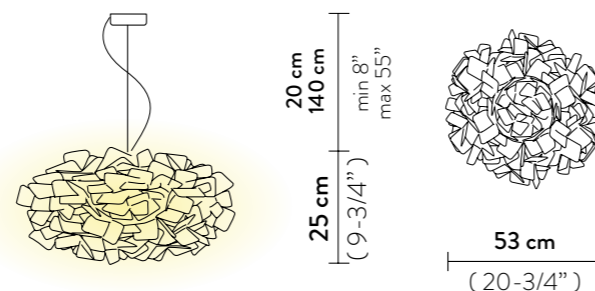

With: Magnetic hanging System

Weight: net 2,94 Kg - gross 6,2 Kg

net 3,74 Kg - gross 7 Kg FUMÉ

Packaging: 80 x 80 x h. 30 cm

FINISH	PRODUCT CODE	CANOPY DETAILS
 MAMA NON MAMA GOLD	CLISL00GNM01R00000EU <small>RED WIRE</small>	Ø 14 x h. 3,2 cm  RED WIRE TRANSP WIRE
	CLISL00GNM01T00000EU <small>TRANSP WIRE</small>	
	ACCESSORIES	
	6M CABLE KIT (must be ordered with lamp) <small>RED WIRE</small>	
 MAMA NON MAMA BLACK	CLISL00BNM01B00BLCEU <small>BLACK WIRE</small>	Ø 14 x h. 3,2 cm  BLACK WIRE TRANSP WIRE
	CLISL00BNM01T00000EU <small>TRANSP WIRE</small>	
	ACCESSORIES	
	6M CABLE KIT (must be ordered with lamp) <small>BLACK WIRE</small>	
 MAMA NON MAMA WHITE	CLISL00MNM01R00000EU <small>RED WIRE</small>	Ø 14 x h. 3,2 cm  RED WIRE TRANSP WIRE
	CLISL00MNM01T00000EU <small>TRANSP WIRE</small>	
	ACCESSORIES	
	6M CABLE KIT (must be ordered with lamp) <small>RED WIRE</small>	

CLIZIA SUSPENSION

Light Source: 2 X 12W E27 LED Filament Bulbs

Dimmable: with dimmable bulbs

Materials: Lentiflex®, Cristalflex®, Opalflex®, Cristalflex® with cold foil

With: Magnetic hanging System

Weight: net 2 Kg - gross 2,6 Kg

net 2 Kg - gross 2,8 Kg FUMÉ

Packaging: 57 x 55 x h. 26 cm

FINISH	PRODUCT CODE	CANOPY DETAILS	
 MAMA NON MAMA GOLD	CLISS00GNM01R00000EU RED WIRE	Ø 12 x h. 3,2 cm  RED WIRE	
	CLISS00GNM01T00000EU TRANSP WIRE		 TRANSP WIRE
	ACCESSORIES		
	6M CABLE KIT (must be ordered with lamp) RED WIRE		
	6M CABLE KIT (must be ordered with lamp) TRANSP WIRE		
 MAMA NON MAMA BLACK	CLISS00BNM01B00BLCEU BLACK WIRE	Ø 12 x h. 3,2 cm  BLACK WIRE	
	CLISS00BNM01T00000EU TRANSP WIRE		 TRANSP WIRE
	ACCESSORIES		
	6M CABLE KIT (must be ordered with lamp) BLACK WIRE		
	6M CABLE KIT (must be ordered with lamp) TRANSP WIRE		
 MAMA NON MAMA WHITE	CLISS00MNM01R00000EU RED WIRE	Ø 12 x h. 3,2 cm  RED WIRE	
	CLISS00MNM01T00000EU TRANSP WIRE		 TRANSP WIRE
	ACCESSORIES		
	6M CABLE KIT (must be ordered with lamp) RED WIRE		
	6M CABLE KIT (must be ordered with lamp) TRANSP WIRE		