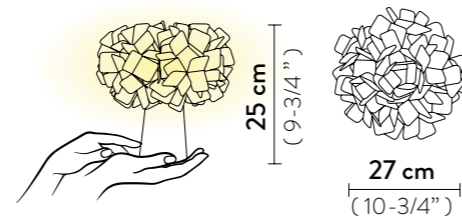

CLIZIA BATTERY

Light Source: 1,3W - 150 Lumen - 2.700 Kelvin - Battery LED

Dimmable: with integrated dimmer

Materials: Lentiflex®, Cristalflex® with cold foil, Cristalflex®

With: at max intensity around 6.5 hours duration, at min intensity around 60 hours duration

Weight: net 0,63 Kg - gross 1,2 Kg

Packaging: 29 x 28 x h. 26 cm

FINISH	PRODUCT CODE	DETAILS
MAMA NON MAMA GOLD	CLIT000GNM000BDBLBEU DARK BASE	Soft Touch Dimming - Matte Base
	CLIT000GNM000BDWHBEU LIGHT BASE	
ACCESSORIES USB MULTICHARGER 20 PORTS ACC00CHAP020_000		
MAMA NON MAMA BLACK	CLIT000BNM000BD000EU	Soft Touch Dimming - Matte Base
	ACCESSORIES USB MULTICHARGER 20 PORTS ACC00CHAP020_000	
MAMA NON MAMA WHITE	CLIT000MNM000BD000EU	Soft Touch Dimming - Matte Base
	ACCESSORIES USB MULTICHARGER 20 PORTS ACC00CHAP020_000	
FUMÉ	CLIT000FUM000BD000EU	Soft Touch Dimming - Matte Base
	ACCESSORIES USB MULTICHARGER 20 PORTS ACC00CHAP020_000	

CLIZIA TABLE

Light Source: 1 X 6W E14 LED Filament Bulb

Dimmable: not dimmable

Materials: Lentiflex®, Cristalflex®, Cristalflex® with cold foil

With: Magnetic System

Weight: net 0,63 Kg - gross 1,2 Kg

Packaging: 29 x 28 x h. 26 cm