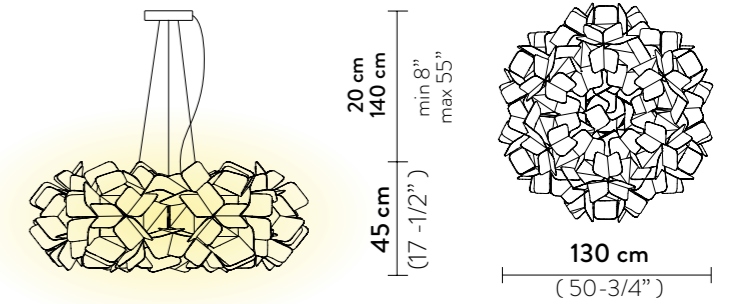

FINISH	PRODUCT CODE	CANOPY DETAILS
 MAMA NON MAMA GOLD	CLISXXLGNM01R00000EU RED WIRE	Ø 19 x h. 5 cm RED WIRE TRANSP WIRE
	CLISXXLGNM01T00000EU TRANSP WIRE	
	ACCESSORIES 6M CABLE KIT (also after lamp order) RED WIRE 6M CABLE KIT (also after lamp order) TRANSP WIRE	
 MAMA NON MAMA BLACK	CLISXXLBNM01B00BLCEU BLACK WIRE	Ø 19 x h. 5 cm BLACK WIRE TRANSP WIRE
	CLISXXLBNM01T00000EU TRANSP WIRE	
	ACCESSORIES 6M CABLE KIT (also after lamp order) BLACK WIRE 6M CABLE KIT (also after lamp order) TRANSP WIRE	
 MAMA NON MAMA WHITE	CLISXXLMNM01R00000EU RED WIRE	Ø 19 x h. 5 cm RED WIRE TRANSP WIRE
	CLISXXLMNM01T00000EU TRANSP WIRE	
	ACCESSORIES 6M CABLE KIT (also after lamp order) RED WIRE 6M CABLE KIT (also after lamp order) TRANSP WIRE