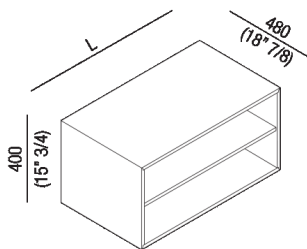

Casing depth cm 48 (18" 7/8)

AFXM0135_50_00

design Benedini Associati, 2002

Open storage unit with one shelf.

Materials

Wood

Height:	40 cm	15" 3/4 inches
Depth:	48 cm	18" 7/8 inches

Note: It is available with width from 40 to 100 cm.