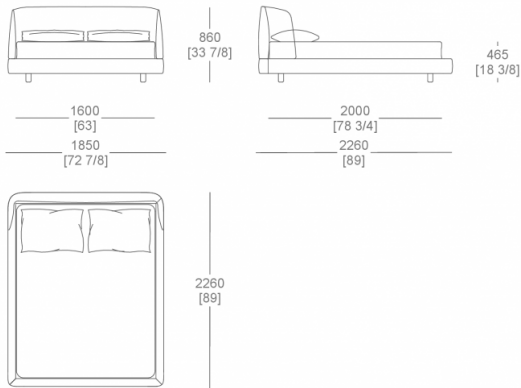

MisuraEmme®

N04
Alligatore

N06 Volpe

N13 Orso
bruno

DIMENSIONS

Bed without box (mattress W. 1600 mm x D. 2000 mm)

Bed without box (mattress W. 1800 mm x D. 2000 mm)

Bed with box (mattress W. 1600 mm x D. 2000 mm)

Bed with box (mattress W. 1800 mm x D. 2000 mm)