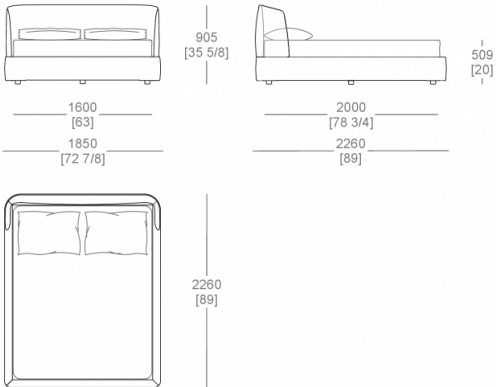

MisuraEmme®

N04
Alligatore

N06 Volpe

N13 Orso
bruno

DIMENSIONS

Bed without box (mattress W. 1600 mm x D. 2000 mm)

Bed without box (mattress W. 1800 mm x D. 2000 mm)

Bed with box (mattress W. 1600 mm x D. 2000 mm)

Bed with box (mattress W. 1800 mm x D. 2000 mm)