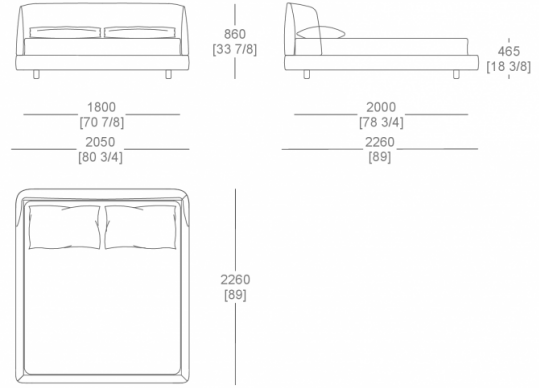

MisuraEmme®

N04
Alligatore

N06 Volpe

N13 Orso
bruno

DIMENSIONS

Bed without box (mattress W. 1600 mm x D. 2000 mm)

Bed without box (mattress W. 1800 mm x D. 2000 mm)

Bed with box (mattress W. 1600 mm x D. 2000 mm)

Bed with box (mattress W. 1800 mm x D. 2000 mm)