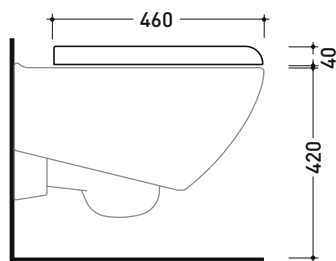

5085CW03

Soft-closing thermosetting wrapping seat & cover

Complements: Spin goclean® wall hung wc (5085G)

Package dim. 52 x 40 x 7 cm | Weight 2,8 kg | Pz. Pallet n° -

vista zenitale / zenital view

vista laterale / lateral view

vista frontale / frontal view

sizes in mm

THERMOSETTING: glossy finish

white

matt finish

milky white