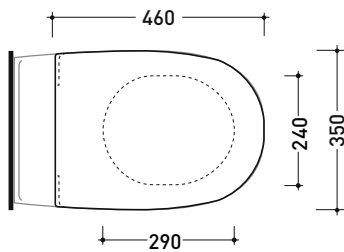

5085CW03

Soft-closing thermosetting wrapping seat & cover

Complements: Spin goclean® wall hung wc (5085G)

Package dim. 52 x 40 x 7 cm | Weight 2,8 kg | Pz. Pallet n° -

vista zenitale / zenital view

vista laterale / lateral view

vista frontale / frontal view

sizes in mm

THERMOSETTING: glossy finish

white

matt finish

milky white