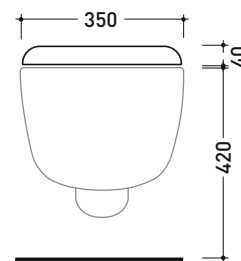

5085CW03

Soft-closing thermosetting wrapping seat & cover

Complements: Spin goclean® wall hung wc (5085G)

Package dim. 52 x 40 x 7 cm | Weight 2,8 kg | Pz. Pallet n° -

vista zenitale / zenital view

vista laterale / lateral view

vista frontale / frontal view

sizes in mm

THERMOSETTING: glossy finish

white

matt finish

milky white