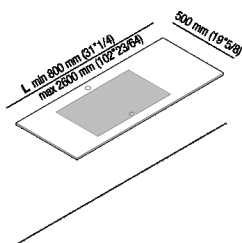

Self-bearing countertop, with 1 recess,
 provided with under-top brackets
 AELLN0_1

Benedini Associati, Diego Cisi, Andrés Jost,
 2015

Self-bearing washbasin countertop
 characterised by light touch and high
 configurability, with recesses.

Materials

Marble

Corian®

The self-bearing countertop is supported by brackets fixed to the wall. The front edge is chamfered, while the short sides can be chamfered or straight for positioning in a corner or niche. The countertop is made of Corian® white marble (Glacier White) or Carrara white marble, Carnic gray, Marquina black, Alpi green or dark Emperador. The recesses are freely positioned along the whole length of the top complying with the distances from the edges and those between the recesses and they are complete with grill. The basin is not fitted with drain. Designed for waste .MET0569 with concealed waste trap .PLA0456. A wooden "X" non bearing additional side structure is available.

Note: Upon request, and after technical evaluation, other Corian® colours and types of marble are possible. It is available with a minimum length of 80 cm (31" 1/4) and a maximum length of 260 cm (102" 23/64).