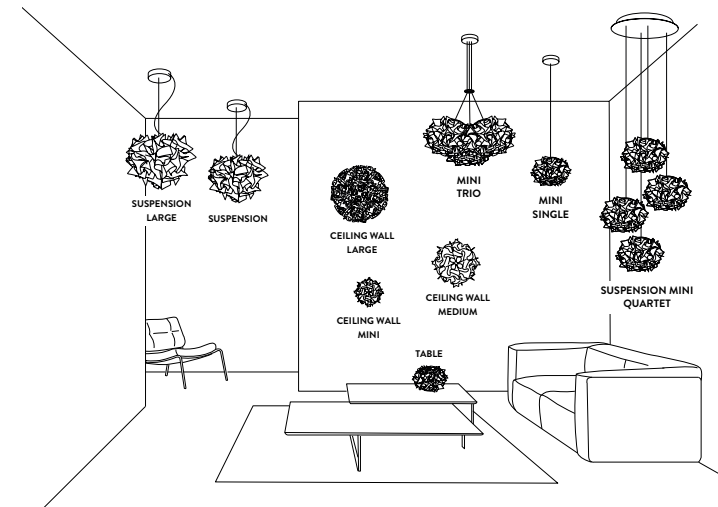

VELI ENTIRE COLLECTION