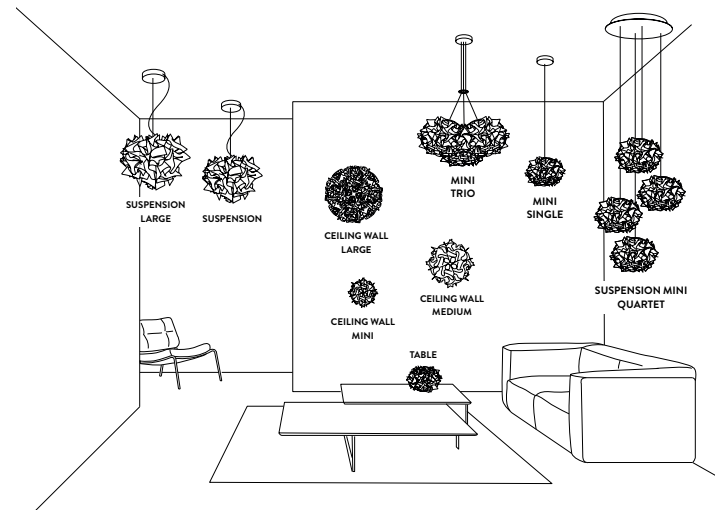

VELI ENTIRE COLLECTION