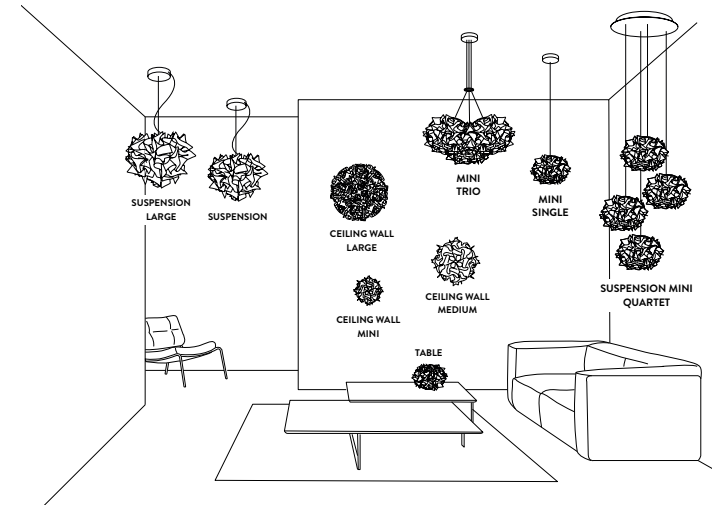

CANOPY DETAILS

VELI COUTURE

LARGE- MEDIUM: Ø 12 cm x h. 3,2 cm (Ø 4-3/4" x h. 1-1/4")

Red wrapped electric wire - Available also with transparent cable
Cavo calzato rosso - Disponibile anche con cavo trasparente

6m. cable kit must be ordered with lamp purchase

Kit Cavi da 6m da richiedere tassativamente in fase di ordine

Kit di installazione multipla su richiesta
Multiple installation kit on request

VELI OPAL / PLUM / CHARCOAL / PRISMA

GOLD / SILVER / COPPER

LARGE Ø 12 cm x h. 6 cm (Ø 4-3/4" x h. 2-1/4")

MEDIUM: Ø 10 cm x h. 5,5 cm (Ø 4" x h. 2")

6m. cable kit must be ordered with lamp purchase

Kit Cavi da 6m da richiedere tassativamente in fase di ordine

Kit di installazione multipla su richiesta

Multiple installation kit on request

OPAL / PLUM / CHARCOAL
PRISMA / GOLD / SILVER
COPPER VERSION

VELI ENTIRE COLLECTION

FINISHES