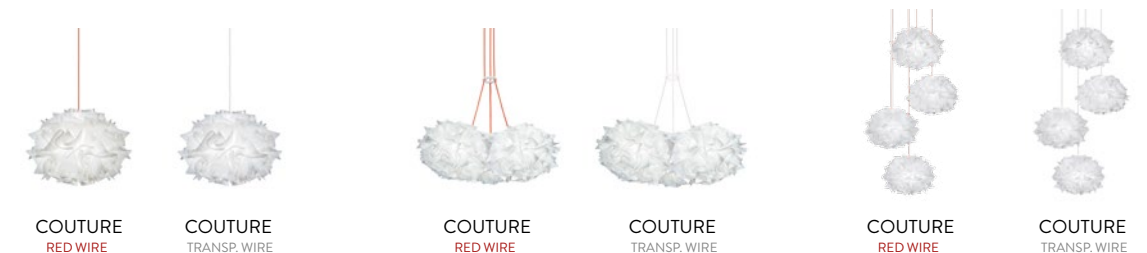

VELI MINI SUSPENSION by Adriano Rachele Compendium page **188**

PRODUCT / PRODOTTO	DIMENSIONS / MISURE	COLOUR / COLORE	CODE / CODICE
MINI SINGLE SUSPENSION Bulbs E27: 1 X 12W LED Filament Dimmable with: Dimmable bulbs Made of: Opalflex® With: Magnetic System® Weight: net Kg 0,6 - gross Kg 1,2 Package: 32 x 32 x h. 25 cm LIGHT SOURCE: BOTTOM VIEW		☐ COUTURE RED WIRE	VELSXS0CTR01RMS000EU
		☐ COUTURE TRSP. WIRE	VELSXS0CTR01TMS000EU
MINI TRIO SUSPENSION Bulbs E27: 3 X 12W LED Filament Dimmable with: Dimmable bulbs Made of: Opalflex® With: Magnetic System® Weight: net Kg 1,6 - gross Kg 5 Package: 64 x 62 x h. 34 cm LIGHT SOURCE: BOTTOM VIEW		☐ COUTURE RED WIRE	VELSM00CTR01RMT000EU
		☐ COUTURE TRSP. WIRE	VELSM00CTR01TMT000EU
MINI QUARTET SUSPENSION Bulbs E27: 4 X 12W LED Filament Dimmable with: Dimmable bulbs Made of: Opalflex® With: Magnetic System® Weight: net Kg 2 - gross Kg 5 Package: 64 x 62 x h. 34 cm LIGHT SOURCE: BOTTOM VIEW		☐ COUTURE RED WIRE	VELSM00CTR01RMQ000EU
		☐ COUTURE TRSP. WIRE	VELSM00CTR01TMQ000EU

CANOPY DETAILS

VELI MINI SINGLE COUTURE Ø 12 cm x h. 3,2 cm (Ø 4-3/4" x h. 1-1/4")
VELI MINI TRIO COUTURE Ø 14 cm x h. 3 cm (Ø 5-1/2" x h. 1")
VELI MINI QUARTET COUTURE Ø 31,5 / 27,5 cm x h. 3,2 cm (Ø 12-1/4" / 10 3/4" x h. 1-1/4")

Red wrapped electric wire - Available also with transparent cable
Cavo calzato rosso - Disponibile anche con cavo trasparente

6m. cable kit must be ordered with lamp purchase
Kit Cavi da 6m da richiedere tassativamente in fase di ordine

Kit di installazione multipla su richiesta
Multiple installation kit on request

VELI ENTIRE COLLECTION

FINISHES