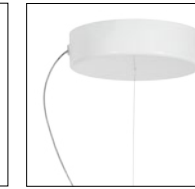

VELI SUSPENSION

by Adriano Rachele

Compendium page 190 / 192 / 194 / 186

PRODUCT / PRODOTTO	DIMENSIONS / MISURE	COLOUR / COLORE	CODE / CODICE		
SUSPENSION LARGE Bulbs E27: 4 X 12W LED Filament Dimmable with: Dimmable bulbs Made of: Opalflex® / Lentiflex® / Goldflex® / Steelflex® / Copperflex® With: Magnetic System® Weight: net Kg 2,07 - gross Kg 5,7 Package: 61 x 61 x h. 64 cm	20-140 cm min 8" max 55" 50 cm (19-3/4") 60 cm (23-3/4") LIGHT SOURCE: BOTTOM VIEW	■ OPAL ■ PLUM ■ CHARCOAL ■ COUTURE RED WIRE ■ COUTURE TRSP. WIRE ■ PRISMA ■ SILVER ■ COPPER ■ GOLD	VELSL00WHT01T00000EU VELSL00PRP01T00000EU VELSS00SLV01T00000EU VELSL00CTR01R00000EU VELSL00CTR01T00000EU VELSL00PRS01T00000EU VELSL00SLV01T00000EU VELSL00CPP01T00000EU VELSL00GLD01T00000EU		
		SUSPENSION Bulbs E27: 2 X 12W LED Filament Dimmable with: Dimmable bulbs Made of: Opalflex® / Lentiflex® / Goldflex® / Steelflex® / Copperflex® With: Magnetic System® Weight: net Kg 1,15 - gross Kg 2,6 Package: 55 x 57 x h. 23 cm	20-140 cm min 8" max 55" 36 cm (14-1/4") 42 cm (16-1/2") LIGHT SOURCE: BOTTOM VIEW	■ OPAL ■ PLUM ■ CHARCOAL ■ COUTURE RED WIRE ■ COUTURE TRSP. WIRE ■ PRISMA ■ SILVER ■ COPPER ■ GOLD	VELSS00WHT01T00000EU VELSS00PRP01T00000EU VELL00BLK01T00000EU VELSS00CTR01R00000EU VELSS00CTR01T00000EU VELSS00PRS01T00000EU VELSS00SLV01T00000EU VELSS00CPP01T00000EU VELSS00GLD01T00000EU

CANOPY DETAILS

VELI COUTURE

LARGE- MEDIUM: Ø 12 cm x h. 3,2 cm (Ø 4-3/4" x h. 1-1/4")

Red wrapped electric wire - Available also with transparent cable
Cavo calzato rosso - Disponibile anche con cavo trasparente

6m. cable kit must be ordered with lamp purchase

Kit Cavi da 6m da richiedere tassativamente in fase di ordine

Kit di installazione multipla su richiesta
Multiple installation kit on request