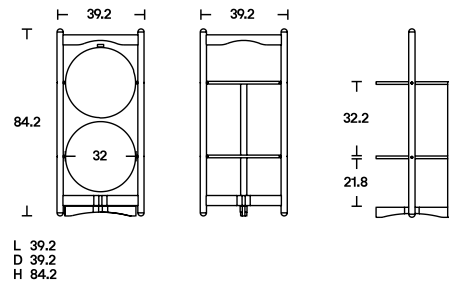

Florian

Year	1989 – 2021
Designer	Vico Magistretti

Originally created by Vico Magistretti in 1989, Florian is one of the new 2021 designs remastered from the Acerbis archives. Ingeniously functional, the Florian represents Magistretti's supreme simplicity, with a lightweight, multi-level table built on a foldable structure inspired by a broom handle, which collapses flat to hang on the wall as a graphic object of circles and lines. In Francesco Meda and David Lopez Quincoces's version, the Florian's size adapts to modern living, its ash wood frame folds smoothly and quickly with a modern brass mechanism, and its graphic impact is bolstered with lacquered tones of mustard, green spruce and brick — a democratic passe-partout for the contemporary home.

Dimensions

Finishes

Available in gloss lacquered finishes in dark green, mustard yellow, brick red or in the particular open-pore brushed veneer in black ash. Contrasting natural brushed brass hinges and pins highlight the care and refinement of details.