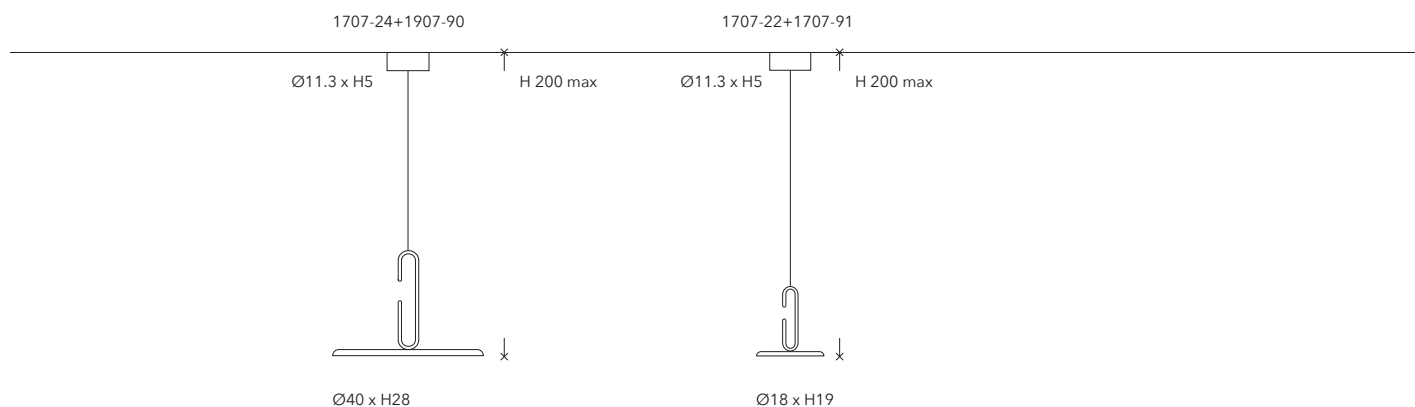

TECHNICAL SHEET

1707-24 LARGE OPEN

Mounting: Sospensione / Suspension

Environment: Indoor - IP20

Materials: Metallo / Metal

Voltage: 24V

Source: LED 19W

Color Temperature: 3000K / 2700K

Cable RAL: 9005

1707-22 MINI OPEN

Mounting: Sospensione / Suspension

Environment: Indoor - IP20

Materials: Metallo / Metal

Voltage: 24V

Source: LED 8W

Color Temperature: 3000K / 2700K

Cable RAL: 9005

Rosoni / Canopies

1907-90 CANOPY TYPE C (CLIP LARGE)

Mounting: a soffitto / ceiling

Environment: Indoor - IP20

Materials: Metallo / Metal

Voltage: 220-240V 50/60Hz

Lighting Control: Dimmable 0-10V

1707-91 CANOPY TYPE F (CLIP MINI)

Mounting: a soffitto / ceiling

Environment: Indoor - IP20

Materials: Metallo / Metal

Voltage: 220-240V 50/60Hz

Lighting Control: On-off / Dimmable 0-10V