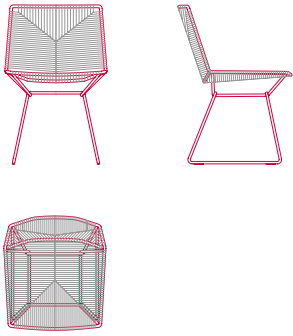

## NEIL TWIST CHAIR

Designed by Jean Marie Massaud

INDOOR AND OUTDOOR CHAIR

Gritty, versatile, vibrant, yet at the same time an icon of essentiality, in perfect harmony with MDF Italia's style. These are the main features of Neil armchair, that today comes in a brand new version: Neil twist Chair, whose eloquent name makes us sense that the manually braided rope is the project's protagonist, with a key detail - the contrasting internal cross-stitch - that adds character to the overall view.

Neil Twist Chair is proposed in rope with five different colours, with base in white or black nickel round steel wire.

In this new version, Jean Marie Massaud's chair is highly versatile: it can actually be used both indoors and outdoors, where its neutral or very bright colours will be outstanding in parks and private gardens, meeting places, hotels and public spaces.

### SHELL

Load-bearing seating structure made of steel, woven with high-tenacity polyester cord, solution-dyed, guaranteeing high resistance to atmospheric agents, light, and abrasions, with stretch resistance. Sled-base made of steel rod. All Neil Twist Chair models have a stitching detail in a contrasting colour, for all versions, in glossy anthracite colour.

## OUTDOOR USE

All the variants available, are perfect in both indoor and outdoor environments.

**NEIL TWIST CHAIR**

L51 D57 H79 cm  
seat H45 cm