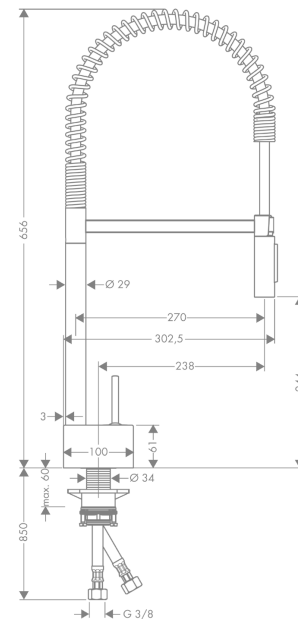

AXOR Starck
Single lever kitchen mixer 240 Semi-Pro Eco
 Surfaces: **Chrome** Article Number: **12803000**

product features

- consists of: single lever kitchen mixer
- ComfortZone 240
- swivel range 360°
- normal spray, shower spray
- lockable shower spray, spray returns through pressing spray diverter
- connection dimension: DN15
- maximum flow rate at 3 bar: 5 l/min
- joystick ceramic cartridge
- connection type: G 3/8 connections
- integrated non-return valve
- not suitable for continuous flow water heaters
- flow rate limited to maximum 6 l/min

Technology

Product image

Scale drawing

AXOR Starck
Single lever kitchen mixer 240 Semi-Pro Eco
 Surfaces: **Chrome** Article Number: **12803000**

Exploded Drawing

Year of production: >10/19

AXOR Starck
Single lever kitchen mixer 240 Semi-Pro Eco
 Surfaces: **Chrome** Article Number: **12803000**

Spare part list

Year of production: >10/19

Pos.		Article Number	Price	PU
1	shower hose	97475000	-	1
2	nut	92757000	-	1
3	filter	97735000	-	1
4	screw	97662000	-	1
5	handspray	93474000	-	1
6	non return valve	95376000	-	1
7	O-ring 18x1,5	98231000	-	1
8	aerator laminar M22x1 (15 l/min)	95909000	-	1
9	service tool	95910000	-	1
10	O-ring 17x2,5	98387000	-	1
11	axialring	97558000	-	1
12	O-ring 21x2	98205000	-	1
13	escutcheon	97466000	-	1
14	handle	10092000	-	1
15	nut	97157000	-	1
16	cartridge, assy	96339000	-	1
17	sealing washer	97825000	-	1
18	support	97523000	-	1
19	fixing set (Ø 34)	95049000	-	1
20	lever collar	97548000	-	1
21	connection hose 900 mm M10x1 G3/8	98785000	-	1
22	O-ring 8x1,75	97827000	-	1
23	sealing set	95581000	-	1
a	extension base	97474000	-	1