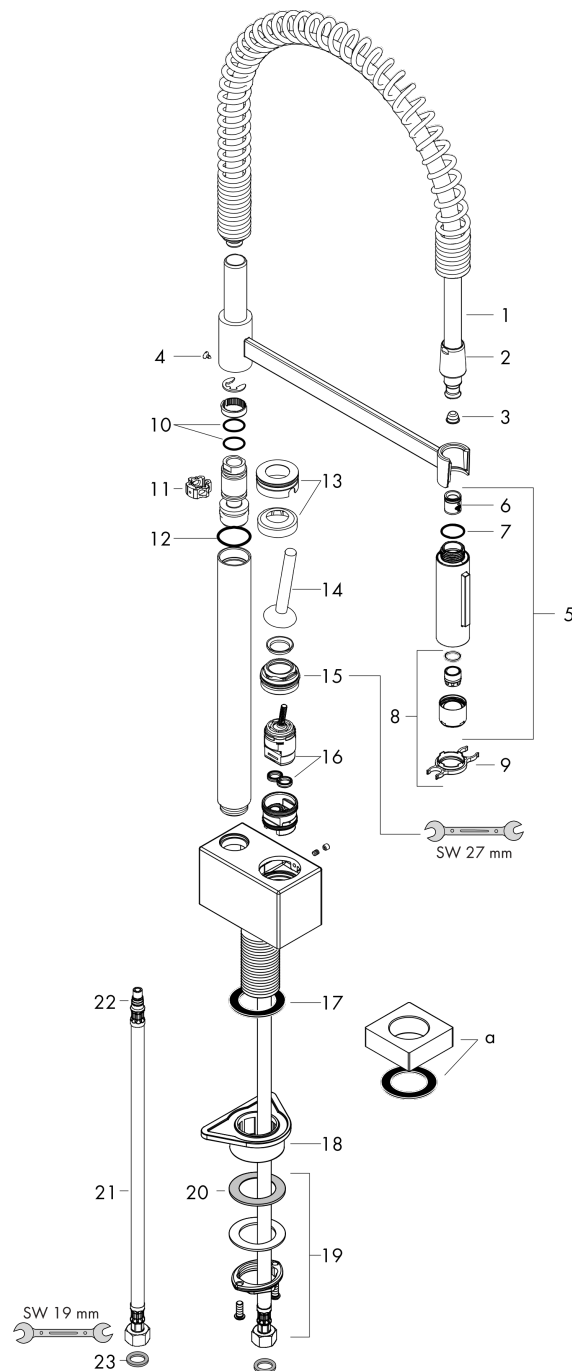

AXOR Starck
Single lever kitchen mixer 240 Semi-Pro Eco
 Surfaces: **Chrome** Article Number: **12803000**

product features

- consists of: single lever kitchen mixer
- ComfortZone 240
- swivel range 360°
- normal spray, shower spray
- lockable shower spray, spray returns through pressing spray diverter
- connection dimension: DN15
- maximum flow rate at 3 bar: 5 l/min
- joystick ceramic cartridge
- connection type: G 3/8 connections
- integrated non-return valve
- not suitable for continuous flow water heaters
- flow rate limited to maximum 6 l/min

Technology

Product image

Scale drawing

AXOR Starck
Single lever kitchen mixer 240 Semi-Pro Eco
 Surfaces: **Chrome** Article Number: **12803000**

Exploded Drawing

Year of production: >10/19

AXOR Starck
Single lever kitchen mixer 240 Semi-Pro Eco
 Surfaces: **Chrome** Article Number: **12803000**

Spare part list

Year of production: >10/19

Pos.		Article Number	Price	PU
1	shower hose	97475000	-	1
2	nut	92757000	-	1
3	filter	97735000	-	1
4	screw	97662000	-	1
5	handspray	93474000	-	1
6	non return valve	95376000	-	1
7	O-ring 18x1,5	98231000	-	1
8	aerator laminar M22x1 (15 l/min)	95909000	-	1
9	service tool	95910000	-	1
10	O-ring 17x2,5	98387000	-	1
11	axialring	97558000	-	1
12	O-ring 21x2	98205000	-	1
13	escutcheon	97466000	-	1
14	handle	10092000	-	1
15	nut	97157000	-	1
16	cartridge, assy	96339000	-	1
17	sealing washer	97825000	-	1
18	support	97523000	-	1
19	fixing set (Ø 34)	95049000	-	1
20	lever collar	97548000	-	1
21	connection hose 900 mm M10x1 G3/8	98785000	-	1
22	O-ring 8x1,75	97827000	-	1
23	sealing set	95581000	-	1
a	extension base	97474000	-	1