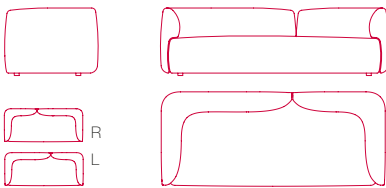

## COSY LOW TABLE 1

Structure and finish: Cosy Low Table 1 produced in curved aluminium, thickness 6mm, matt painted with epoxy powders in the colours white or graphite grey.

**2S SOFA**

L195 D100 cm  
low back H70 / high back H80 cm  
seat H40 D85 cm

**PADDED MODULAR ELEMENT S**

L175 D100 H70 cm  
seat H40 D85 cm

**3S SOFA**

L235 D100 cm  
low back H70 / high back H80 cm  
seat H40 D85 cm

**PADDED MODULAR ELEMENT M**

L185 D100 cm  
low back H70 / high back H80 cm  
seat H40 D85 cm