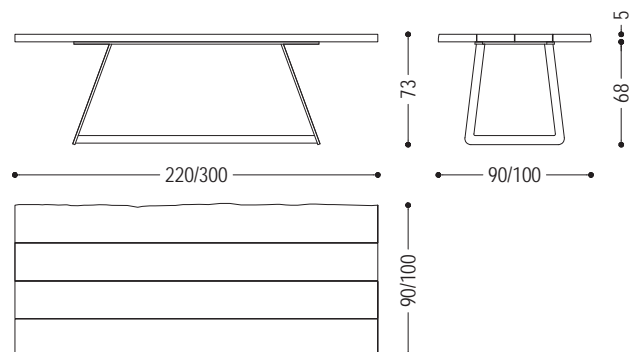

Table with top in solid wood planks, not glued, with natural sides combined with an iron base, consisting of two U-shaped legs and a central bar.

STANDARD VERSION: IRON BASE LACQUERED IRONDUST COLOUR (B2)

CODE	SIZE	BASE	A1	A2	A4
CALLECULT-1	W.220 x D.90/100 x H.73	B2	■	■	■
		B3	■	■	■
CALLECULT-2	W.240 x D.90/100 x H.73	B2	■	■	■
		B3	■	■	■
CALLECULT-3	W.260 x D.90/100 x H.73	B2	■	■	■
		B3	■	■	■
CALLECULT-4	W.280 x D.90/100 x H.73	B2	■	■	■
		B3	■	■	■
CALLECULT-5	W.300 x D.90/100 x H.73	B2	■	■	■
		B3	■	■	■

AVAILABLE FINISHES:

- A1: walnut with knots
- A2: oak with knots
- A4: oak with knots pigmented: total black
- B2: lacquered iron: iron dust, RAL (only selected colours)
- B3: lacquered iron matt brushed effect: aged bronze, stainless steel, titanium