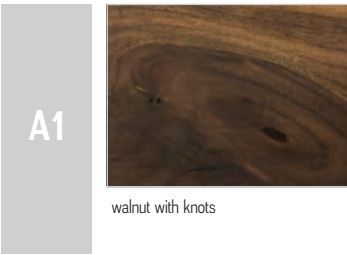

CALLE CULT NATURAL SIDES | AVAILABLE FINISHES

WOOD