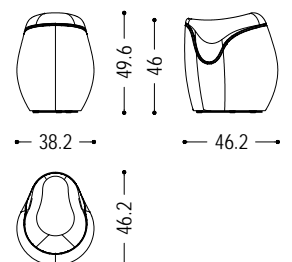

Stool made from a single block of scented cedar, whose shape is inspired by a horse saddle, hence the meaning of the Japanese name.

CODE	SIZE	A7	A9
KURA	W.38,2 x D.46,2 x H.46/49,6	■	■

AVAILABLE FINISHES:

A7: cedar

A9: cedar contract finish, vulcano cedar