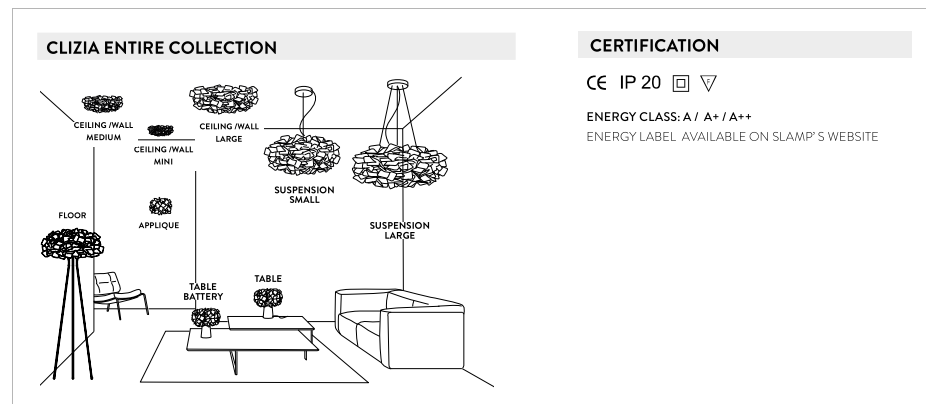

CLIZIA APPLIQUE design by Adriano Rachele

Compendium page 346 / 348

PRODUCT / PRODOTTO	DIMENSIONS / MISURE	COLOUR / COLORE	CODE / CODICE
APPLIQUE Bulbs E14:  2 X 6W LED Filament Dimmable with: Dimmable bulbs Made of: Cristalflex® With: Magnetic System® Weight: net Kg 0,6 - gross Kg 1,4 Package: 36 x 38 x h. 15 cm	 28 cm (11-3/4")  15 cm (5-3/4") LIGHT SOURCE:  19 cm (7-1/2")	<input type="checkbox"/> MAMA non MAMA <input type="checkbox"/> PIXEL	CLI78APP0000MN000 CLI78APP0000PX000