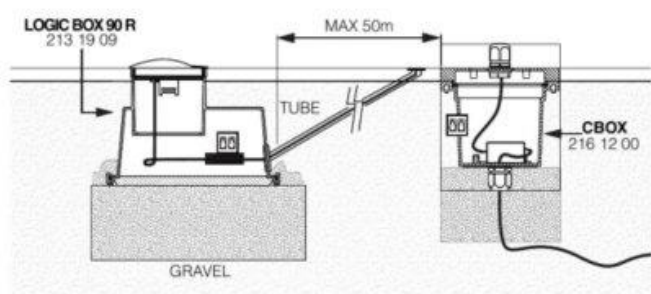

LOGIC 60

With a diameter of only 60mm, Logic 60 can easily be integrated in any landscape design, without disturbing the visual perception of it. Its smallest beam angle is ideal for highlighting, while the wallwash versions emphasize façades and bring depth into the architecture. The specific Moon version cuts the light spill going backwards, ideal to accentuate trees or reduce the glare for passers-by.

LOGIC 90

The bigger version of Logic allows for more choice in beam angles, letting the designer be creative and play with light effect and light intensity. Similar to Logic 60 also wallwash versions are available within the bigger range to offer multiple light effects within the same design language.

FINISH YOUR SPECIFICATION

REQUIREMENT / OPTION / ACCESSORY

LOGIC 40		LOGIC 60				LOGIC 90							
R	R A	R MOON	R A MOON	R	R A	R A WALLWASH	R MOON	R A MOON	R	R A	S	R WALLWASH	R A WALLWASH
				mA	24V-DC	mA	24V-DC	mA	24V-DC	mA	24V-DC	mA	24V-DC

LED POWER SUPPLY 24V-DC MORE INFO AND ALL POWER SUPPLIES ON FOLD-OUT RIGHT

NON DIM - 24W	21012 0160	137 x 50 x 16																
1-10V DIM - 60W (PWM)	21012 0101	150 x 53 x 35							R*	R*				R*	R*	R*	R*	R*
DALI DIM - 60W (PWM)	21012 0135	150 x 53 x 35							R*	R*				R*	R*	R*	R*	R*

LED POWER SUPPLY mA MORE INFO AND ALL POWER SUPPLIES ON FOLD-OUT RIGHT

MAINS DIM (FE) 11	21012 0298	ⓘ min. 55	R*	R*	R*	R*													
1-10V DIM 16	300 90 63	ⓘ min. 84	R*	R*	R*	R*	R*	R*	R*	R*	R*	R*	R*	R*	R*	R*	R*	R*	R*
DALI DIM 16	300 90 63	ⓘ min. 84	R*	R*	R*	R*	R*	R*	R*	R*	R*	R*	R*	R*	R*	R*	R*	R*	R*

INSTALLATION

CBOX	216 12 00		O	O	O	O	O	O	O	O	O	O	O	O	O	O	O	O	O
LOGIC 40 BOX R	13910 0010		O	O	O	O													
LOGIC 60 BOX R	213 19 10						O	O	O	O	O	O	O						
LOGIC 90 BOX R	213 19 09													O	O	O	O	O	O
LOGIC 90 BOX S	213 19 08																O	O	
IP68 CONNECTION KIT	216 12 01		O	O	O	O	O	O	O	O	O	O	O						
IP68 CONNECTOR 3P	216 12 02		O	O	O	O	O	O	O	O	O	O	O						

* REMOTE INSTALLATION