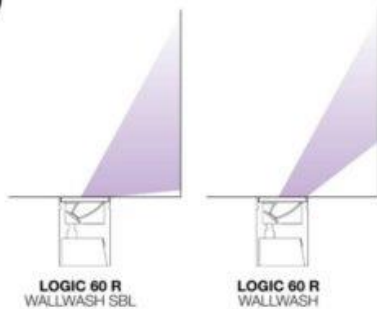

FIND ME ONLINE

LOGIC 40

The Logic range stands for a complete family of water and shock resistant lighting fixtures. Logic 40 is the smallest of the family, a minimalistic recessed uplight with a diameter of only 40mm. With its small beam angle of 15°, it perfectly serves as an accent light to highlight any architectural aspect you want. Available with trim or as a trimless installation for an even more minimalistic look. To take care of the visual well-being, Logic 40 either comes with a micro vizer inside or as a Moon version, shielding off the light that is thrown backwards. The perfect addition to accentuate green or sculptures, to highlight façade or small garden features, to create a sense of depth or indicate the right direction along paths and driveways.

LOGIC 60

With a diameter of only 60mm, Logic 60 can easily be integrated in any landscape design, without disturbing the visual perception of it. Its smallest beam angle is ideal for highlighting, while the wallwash versions emphasize façades and bring depth into the architecture. The specific Moon version cuts the light spill going backwards, ideal to accentuate trees or reduce the glare for passers-by.

LOGIC 90

The bigger version of Logic allows for more choice in beam angles, letting the designer be creative and play with light effect and light intensity. Similar to Logic 60 also wallwash versions are available within the bigger range to offer multiple light effects within the same design language.