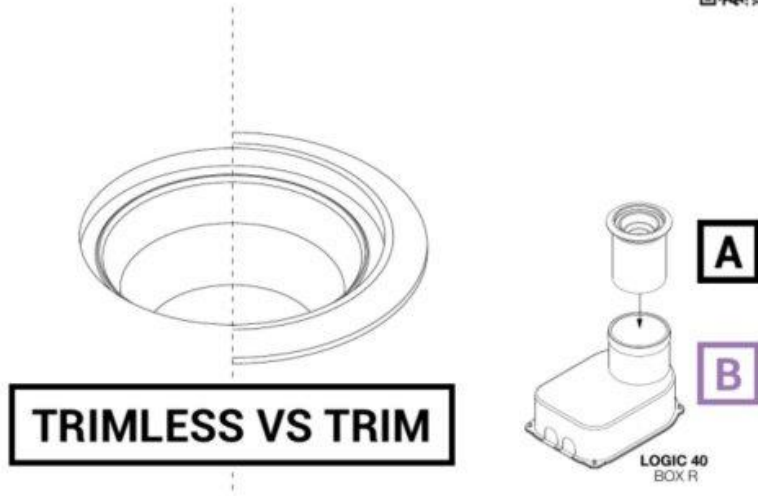

LOGIC 60

With a diameter of only 60mm, Logic 60 can easily be integrated in any landscape design, without disturbing the visual perception of it. Its smallest beam angle is ideal for highlighting, while the wallwash versions emphasize façades and bring depth into the architecture. The specific Moon version cuts the light spill going backwards, ideal to accentuate trees or reduce the glare for passers-by.

LOGIC 90

The bigger version of Logic allows for more choice in beam angles, letting the designer be creative and play with light effect and light intensity. Similar to Logic 60 also wallwash versions are available within the bigger range to offer multiple light effects within the same design language.

FINISH YOUR SPECIFICATION

REQUIREMENT / OPTION / ACCESSORY

LOGIC 40		LOGIC 60				LOGIC 90							
R	R A	R MOON	R A MOON	R	R A	R A WALLWASH	R MOON	R A MOON	R	R A	S	R WALLWASH	R A WALLWASH
				mA	24V-DC	mA	24V-DC	mA	24V-DC	mA	24V-DC	mA	24V-DC

LED POWER SUPPLY 24V-DC MORE INFO AND ALL POWER SUPPLIES ON FOLD-OUT RIGHT

NON DIM - 24W	21012 0160	137 x 50 x 16																
1-10V DIM - 60W (PWM)	21012 0101	150 x 53 x 35							R*	R*				R*	R*	R*	R*	R*
DALI DIM - 60W (PWM)	21012 0135	150 x 53 x 35							R*	R*				R*	R*	R*	R*	R*

LED POWER SUPPLY mA MORE INFO AND ALL POWER SUPPLIES ON FOLD-OUT RIGHT

MAINS DIM (FE) 11	21012 0298	ⓘ min. 55	R*	R*	R*	R*													
1-10V DIM 16	300 90 63	ⓘ min. 84	R*	R*	R*	R*	R*	R*	R*	R*	R*	R*	R*	R*	R*	R*	R*	R*	R*
DALI DIM 16	300 90 63	ⓘ min. 84	R*	R*	R*	R*	R*	R*	R*	R*	R*	R*	R*	R*	R*	R*	R*	R*	R*

INSTALLATION

CBOX	216 12 00		O	O	O	O	O	O	O	O	O	O	O	O	O	O	O	O	O
LOGIC 40 BOX R	13910 0010		O	O	O	O													
LOGIC 60 BOX R	213 19 10						O	O	O	O	O	O	O						
LOGIC 90 BOX R	213 19 09													O	O	O	O	O	O
LOGIC 90 BOX S	213 19 08																O	O	
IP68 CONNECTION KIT	216 12 01		O	O	O	O	O	O	O	O	O	O	O						
IP68 CONNECTOR 3P	216 12 02		O	O	O	O	O	O	O	O	O	O	O						

* REMOTE INSTALLATION