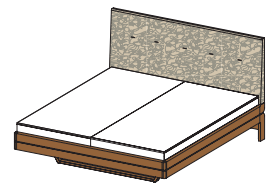

BFLHL P0

float bed fabric headboard or leather headboard

fabric colours: see p. 3

leather colours: L1 and L7 see next page

types of wood: alder, beech, beech heartwood, oak, cherry, walnut, oak white oil

dimensions of lying surface:

h	normal 39.5 | comfort 47.5			
w	140	160	180	200
l	190	200	210	220

All indicated widths and lengths can be combined.

total width = width of lying surface + 5 cm

total length = length of lying surface + 11.1 cm

inlay depth = 15 cm