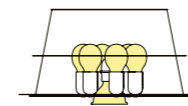

LIGHT SOURCES:

SUSPENSION XL