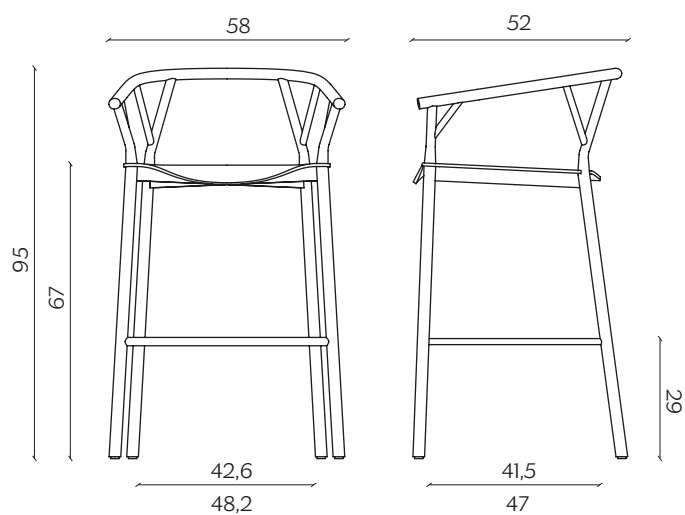

The chair is made in bended wood. It represents the essence of the sitting archetype, due to the used materials and to the form. Doesn't want to impress, just to perform in the better way the primary function: to accommodate. The chair develops the contrast between the essential structure and the wooden seat: the first devoted to the support and the second, to the comfort.

DIMENSIONI | DIMENSIONS

lunghezza | width: 58 cm

larghezza | depth: 52 cm

altezza | height: 95 cm

altezza del sedile | seat height: 67 cm

lunghezza | width: 58 cm

larghezza | depth: 52 cm

altezza | height: 105 cm

altezza del sedile | seat height: 77 cm

AMBIENTE | ENVIRONMENT

interno | indoor

DOWNLOAD | DOWNLOADS

la guida Cura e Manutenzione è disponibile su miniforms.com
Care and Maintenance guide is available at miniforms.com