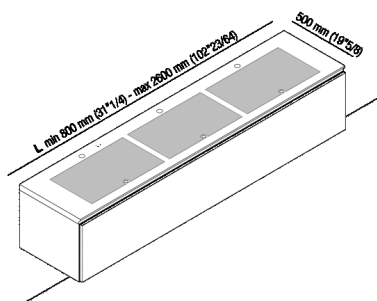

Top in support on the containers, with 3
recesses

ALELLM0CC3_

Benedini Associati, Diego Cisi, Andrés Jost,
2015

Top to be positioned on the containers of the
Lato programme, with recesses.

The Ell top is available in support on the containers of the Lato programme. The front edge is shaped to facilitate the opening of the drawers, while the side edges are vertical and they allow using the top in the niche. The countertop is made in Corian® white, Carrara white, Carnic gray or black Marquina. The recesses are freely positioned along the whole length of the top complying with the distances from the edges and those between the recesses and they are complete with grill. The basin is not fitted with drain. Designed for waste .MET0563 with .KIT0731 and concealed waste trap . PLA0456 or waste .MET0563 with bottle trap.

Note: Upon request, and after technical evaluation, other Corian® colours and types of marble are possible. It is available with a minimum length of 80 cm (31" 1/4) and a maximum length of 260 cm (102" 23/64).