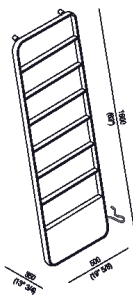

Self-regulating heated towel rack made from steel in polished chrome finish or painted white or black.

AMEM871_

Benedini Associati, 2010

Finishes

-  Polished
-  Black
-  White

Materials

-  Stainless steel

Stainless steel accessories with polished, brushed burnished finish or natural brushed brass, with nonvisible fixings, completed with white Cristalplant® elements or in white marble of Carrara or black Marquinia marble. Complete with fixing kit.

Height:	160 cm	63" inches
Width:	50 cm	19" 5/8 inches
Depth:	35 cm	13" 3/4 inches

Main dimensions