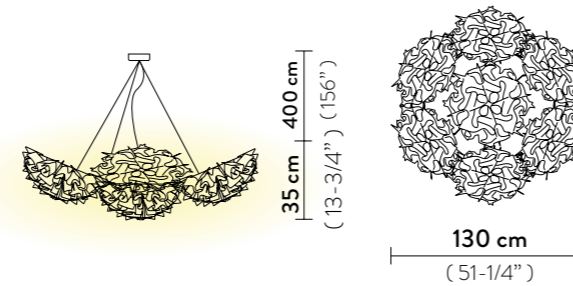

VELI MINI SUSPENSION

Light Source: 1 X 12W E27 LED Filament Bulb

Dimmable: with dimmable bulbs

Materials: Opalflex®

With: Magnetic hanging System

Weight: net 0,6 Kg - gross 1,2 Kg

Packaging: 32 x 32 x h. 25 cm

FINISH	PRODUCT CODE	EAN CODE	CANOPY DETAILS
 COUTURE	VELXS0CTR01RMS0000EU RED WIRE	8024727076713	Ø 12 x h. 3,2 cm  RED WIRE  TRANSP WIRE
	VELXS0CTR01TMS0000EU TRANSP WIRE	8024727076928	
	ACCESSORIES		
	6M CABLE KIT (must be ordered with lamp) RED WIRE		
	6M CABLE KIT (must be ordered with lamp) TRANSP WIRE		

VELI 7 SUSPENSION

Light Source: 9 X 12W E27 LED Filament Bulbs

Dimmable: with dimmable bulbs

Materials: Opalflex® / Lentiflex® / Steelflex® / Goldflex® / Copperflex®

With: Magnetic System

Weight: net 9,85 Kg - gross 23,8 Kg

Packaging: 56 x 55 x h. 23 cm

FINISH	PRODUCT CODE	CANOPY DETAILS
 FOLIAGE	7 VELSOVSFLG04T00000EU	Ø 14 x h. 3,2 cm 
 COUTURE	7 VELSOVSCTR04T00000EU	Ø 14 x h. 3,2 cm 

FINISH	PRODUCT CODE	DETAILS
 PRISMA	7 VELSOVSPRS04T00000EU	Ø 14 x h. 3,2 cm 
 GOLD	7 VELSOVSGLD04T00000EU	Ø 14 x h. 3,2 cm 
 SILVER	7 VELSOVSSLV04T00000EU	Ø 14 x h. 3,2 cm 
 COPPER	7 VELSOVSCPP04T00000EU	Ø 14 x h. 3,2 cm 
 WHITE	7 VELSOVSWHT04T00000EU	Ø 14 x h. 3,2 cm 
 BLACK	7 VELSOVSBLK04T00000EU	Ø 14 x h. 3,2 cm 