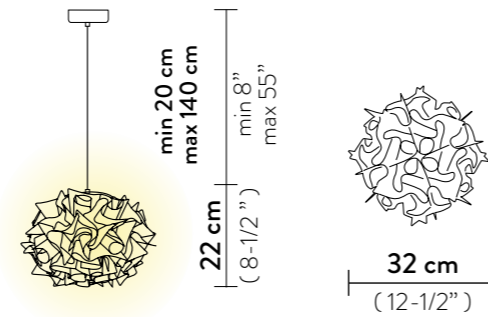

VELI MINI SUSPENSION

Light Source: 1 X 12W E27 LED Filament Bulb

Dimmable: with dimmable bulbs

Materials: Opalflex®

With: Magnetic hanging System

Weight: net 0,6 Kg - gross 1,2 Kg

Packaging: 32 x 32 x h. 25 cm

FINISH	PRODUCT CODE	EAN CODE	CANOPY DETAILS
 COUTURE	VELXS0CTR01RMS0000EU RED WIRE	8024727076713	Ø 12 x h. 3,2 cm  RED WIRE  TRANSP WIRE
	VELXS0CTR01TMS0000EU TRANSP WIRE	8024727076928	
	ACCESSORIES		
	6M CABLE KIT (must be ordered with lamp) RED WIRE		
	6M CABLE KIT (must be ordered with lamp) TRANSP WIRE		

VELI 7 SUSPENSION

Light Source: 9 X 12W E27 LED Filament Bulbs

Dimmable: with dimmable bulbs

Materials: Opalflex® / Lentiflex® / Steelflex® / Goldflex® / Copperflex®

With: Magnetic System

Weight: net 9,85 Kg - gross 23,8 Kg

Packaging: 56 x 55 x h. 23 cm

FINISH	PRODUCT CODE	CANOPY DETAILS
 FOLIAGE	7 VELSOVSFLG04T00000EU	Ø 14 x h. 3,2 cm 
 COUTURE	7 VELSOVSCTR04T00000EU	Ø 14 x h. 3,2 cm 

FINISH	PRODUCT CODE	DETAILS
 PRISMA	7 VELSOVSPRS04T00000EU	Ø 14 x h. 3,2 cm 
 GOLD	7 VELSOVSGLD04T00000EU	Ø 14 x h. 3,2 cm 
 SILVER	7 VELSOVSSLV04T00000EU	Ø 14 x h. 3,2 cm 
 COPPER	7 VELSOVSCPP04T00000EU	Ø 14 x h. 3,2 cm 
 WHITE	7 VELSOVSWHT04T00000EU	Ø 14 x h. 3,2 cm 
 BLACK	7 VELSOVSBLK04T00000EU	Ø 14 x h. 3,2 cm 