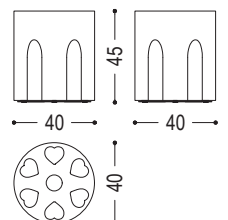

CODE	SIZE	A7	A8	A9
SPARACUORI	Ø 40 x H.45	■	■	■

AVAILABLE FINISHES:

A7: cedar

A8: sandblasted cedar

A9: cedar contract finish, vulcano cedar

FEASIBILITY LACQUERED IRON HEARTS	
B2	■

AVAILABLE FINISHES:

B2: lacquered iron: iron dust, RAL (only selected colours)