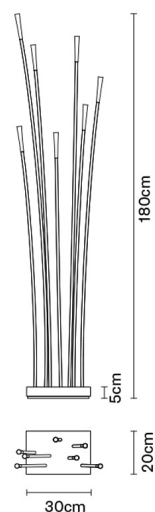

GIUNCO

F14C0301

Marc Sadler

Description

Floor lamp with stands that are made of white plastic material reinforced with fibreglass. It has a dust painted metallic grey base and a double LED system lightning with double switch. The main light emission comes from the upper part, while the courtesy light is given by a slight light effect on the arms.

Voltage

220-240V

Light source and alternative bulbs

LED 7x3.5W-
3000K
Cri 85+

Included accessories

LED
Electronic driver

Weight Lamp

Net: 4.6 kg

Packaging

Gross weight: 4.6 kg
Volume: 0.19 m³
Number of boxes: 1

Specs

EAC IP65

Dimensions

Material

Polypropylene - Metal

Available diffuser colours