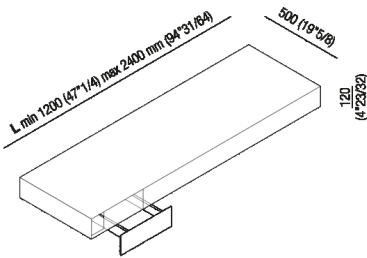

Countertop 12 cm

AX1_

design Benedini Associati, 2002

Countertop 12 cm

Height: 12 cm 4" 3/4 inches

Depth: 50 cm 19" 3/4 inches

Materials

Wood

Note: It is available with a minimum length of 120 cm (47" 1/4) and a maximum length of 240 cm (94" 1/2).