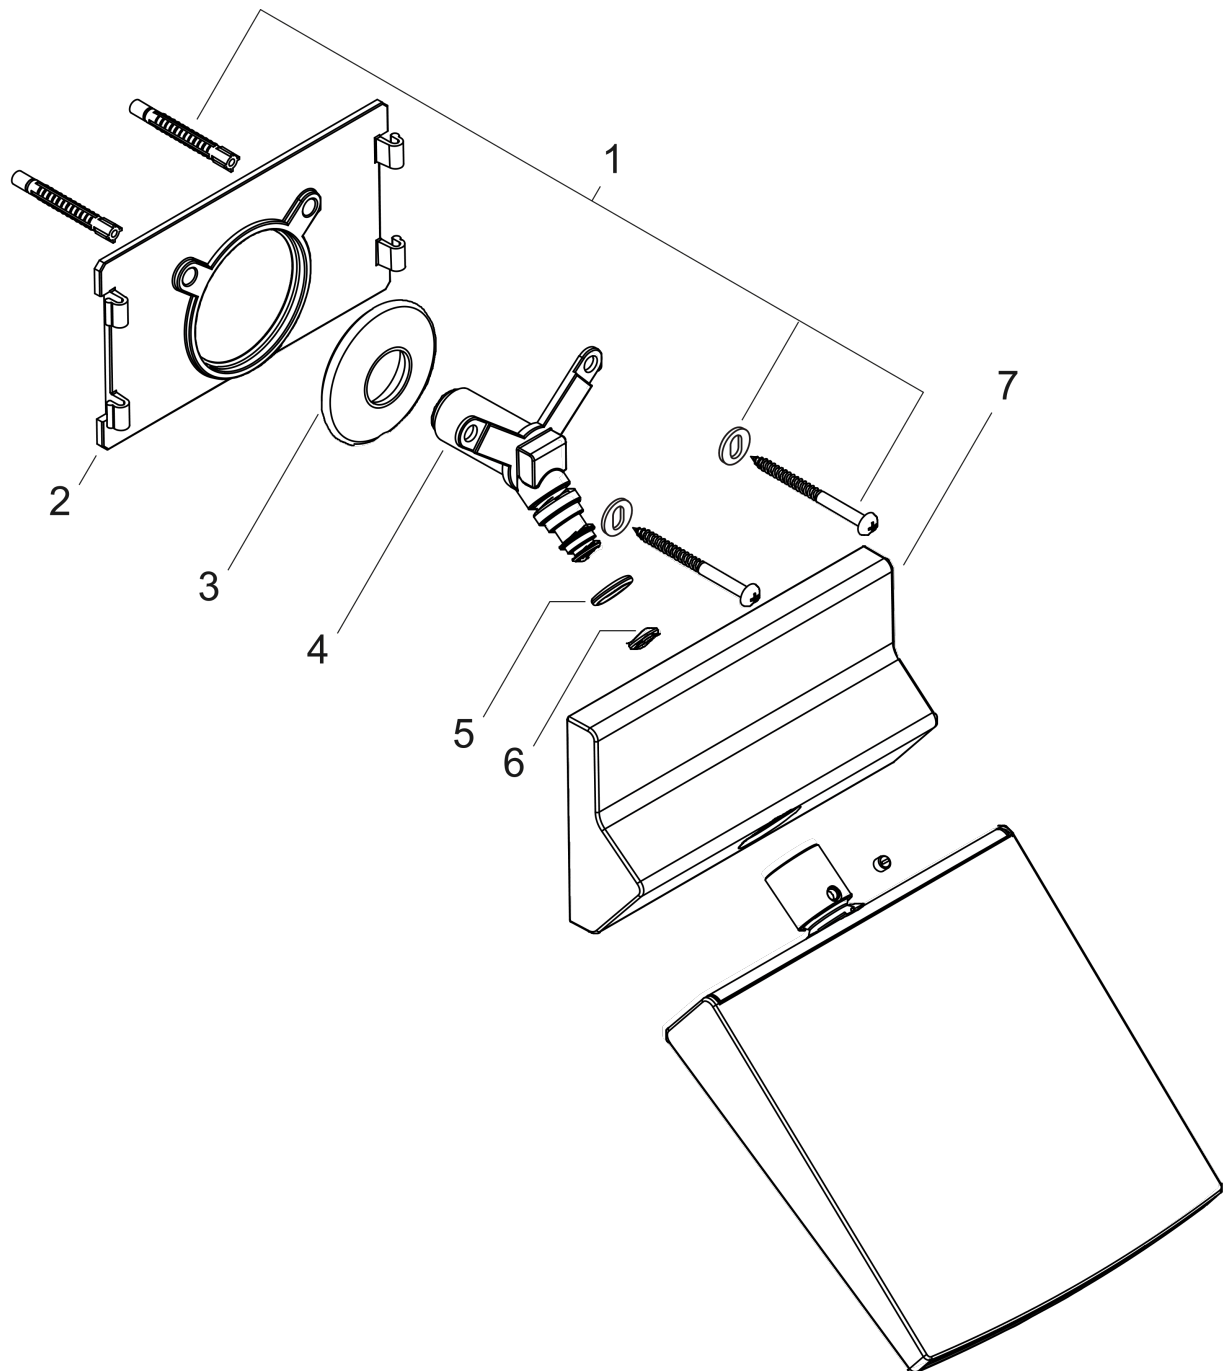

Raindance Rainfall
Overhead shower 150 1jet

Surfaces: **Chrome** Article Number: **26442000**

Exploded Drawing

Year of production: >10/12

Raindance Rainfall**Overhead shower 150 1jet**Surfaces: **Chrome** Article Number: **26442000****Spare part list**

Year of production: >10/12

Pos.	Description	Article Number	Price	PU
1	mounting set	96179000	-	1
2	mounting plate	98347000	-	1
3	support element	98557000	-	1
4	connection angel	98346000	-	1
5	O-ring 13x2,5	98428000	-	1
6	O-ring 8x2	98112000	-	1
7	escutcheon	98345000	-	1