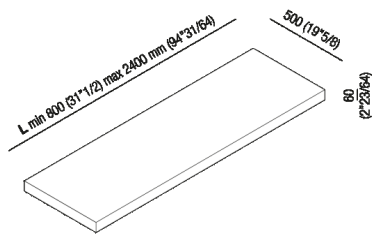

Countertop 6 cm

AXN\_

design Benedini Associati, 2002

Flat XL self-bearing countertop 6 cm

**Materials**

Wood

Marble

Cristalplant® biobased

Height:	6 cm	2" 3/8 inches
Depth:	50 cm	19" 3/4 inches

Note: It is available with a minimum length of 80 cm (31" 1/4) and a maximum length of 240 cm (94" 1/2).