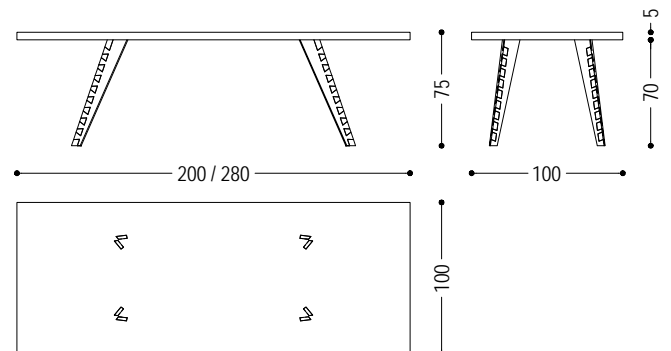

Table made entirely of solid wood, with top in glued lists and legs with special dovetail work outlining their entire length.

CODE	SIZE	A1	A2
DOVETAIL-1	W.200 x D.100 x H.75	■	■
DOVETAIL-2	W.220 x D.100 x H.75	■	■
DOVETAIL-3	W.240 x D.100 x H.75	■	■
DOVETAIL-4	W.260 x D.100 x H.75	■	■
DOVETAIL-5	W.280 x D.100 x H.75	■	■

AVAILABLE FINISHES:

A1: walnut without knots, walnut with knots

A2: oak without knots, oak with knots, cherry, maple