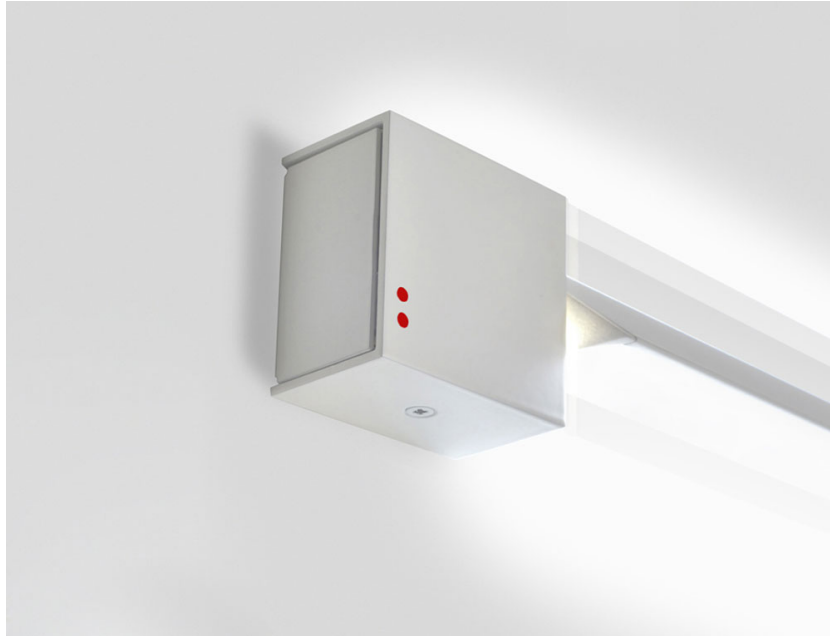

PIVOT

F39G0201

Vittorio Massimo

Dimensions

Description

Wall/ceiling lamp with white painted aluminium structure. Adjustable light fitting.

Voltage

24Vdc

Material

Aluminium

Light source and alternative bulbs

Available structure colours

- White
- Other colours available

Included accessories

LED

Not included accessories

Driver

In the same family

Weight Lamp

Net: 0.45 kg

Packaging

Gross weight: 0.45 kg
Volume: 0.004 m³
Number of boxes: 1

Specs