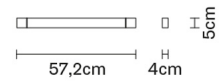

PIVOT

F39G0201

Vittorio Massimo

Dimensions

Description

Wall/ceiling lamp with white painted aluminium structure. Adjustable light fitting.

Voltage

24Vdc

Driver

In the same family

Weight Lamp

Net: 0.45 kg

Packaging

Gross weight: 0.45 kg
Volume: 0.004 m³
Number of boxes: 1

Specs