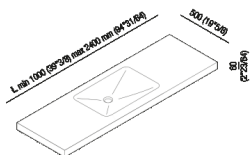

Countertop 6 cm (2" 3/8) with single, integrated washbasin Raso AXNRAS1Z_

Benedini Associati, 2002

Self-bearing Flat XL top with 6 cm thick and single Raso washbasin integrated, in Exmar.

Height:	6 cm	2" 3/8 inches
Depth:	50 cm	14" 3/4 inches

Note: It is available with a minimum length of 160 cm (63") and a maximum length of 240 cm (94" 1/2).

Finishes

White

Materials

Exmar