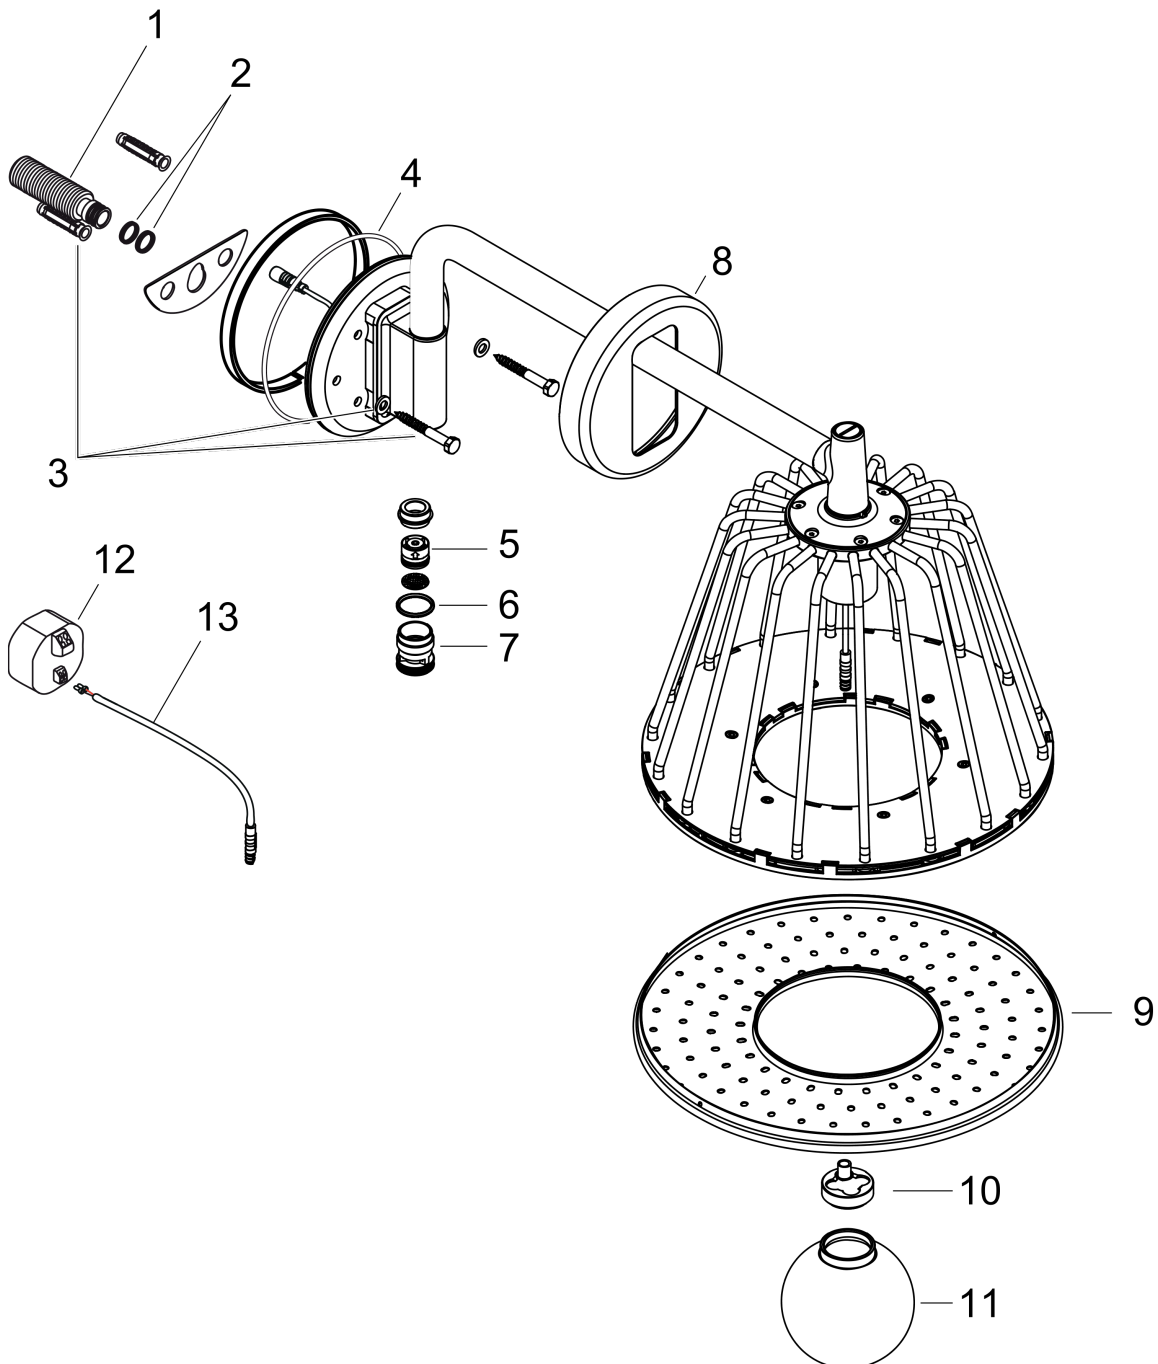

## product features

- consists of: overhead shower, shower arm
- shower head size: 275 mm
- spray type: Rain
- ball-joint: overhead shower angle adjustable
- material spray disc: metal
- shower arm length 380 mm
- shower arm swivels by 150°
- maximum flow rate at 3 bar: 13 l/min
- flow rate Rain spray (at 3 bar): 13 l/min
- minimum flow pressure: 2 bar
- spray zones: special spray image from placed inside spray nozzles on the inner diameter
- spray disc removable for cleaning
- installation: wall
- connection thread G ½
- connection dimension: DN15
- with integrated lighting
- illuminant: LED
- power supply: 12 V
- transformer power supply for concealed installation 12 V, 18 W
- input voltage: 100 - 240 V AC / 50 / 60 Hz
- output voltage: 12 V DC
- colour temperature: 2700 K
- energy efficiency class: contains a light source of energy efficiency class G
- not suitable for continuous flow water heaters
- TÜV certified
- pressure: medium

## Scale drawing

## Exploded Drawing

Year of production: >02/22

**AXOR LampShower/Nendo**  
**LampShower 275 1jet with shower arm**  
 Finish: **Chrome** Article Number: **26031000**

## Spare part list

Year of production: >02/22

Pos.		Article Number	PC	PU
1	connecting thread G½	92195000	11	1
2	O-ring 11x2	98127000	1	1
3	mounting kit	95430000	9	1
4	O-ring 100x2,5	98417000	4	1
5	non return valve DW 10	96456000	3	1
6	O-ring 17x2	98199000	1	1
7	plug	92202000	12	1
8	escutcheon	92193000	16	1
9	spray body	92181000	19	1
10	bulb	93006000	14	1
11	light glass	92182000	15	1
12	transformer	95585000	16	1
13	cable for illumination (12 V)	95586000	12	1
a	base body	26909180	99	1
b	Grease	90920000	5	1