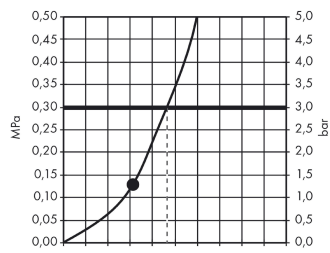

Flowchart

Q = l/min 0 3 6 9 12 15 18 21 24 27 30
Q = l/sec 0 0,1 0,2 0,3 0,4 0,5

The consumption was measured in combination with the appropriate fittings (thermostat/mixer/ in-wall valve) to reflect actual application in practice.