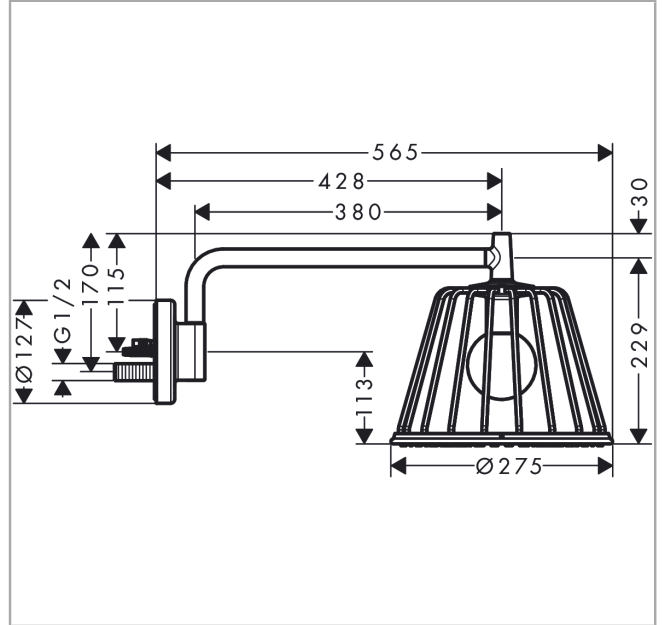

## product features

- consists of: overhead shower, shower arm
- shower head size: 275 mm
- spray type: Rain
- ball-joint: overhead shower angle adjustable
- material spray disc: metal
- shower arm length 380 mm
- shower arm swivels by 150°
- maximum flow rate at 3 bar: 13 l/min
- flow rate Rain spray (at 3 bar): 13 l/min
- minimum flow pressure: 2 bar
- spray zones: special spray image from placed inside spray nozzles on the inner diameter
- spray disc removable for cleaning
- installation: wall
- connection thread G ½
- connection dimension: DN15
- with integrated lighting
- illuminant: LED
- power supply: 12 V
- transformer power supply for concealed installation 12 V, 18 W
- input voltage: 100 - 240 V AC / 50 / 60 Hz
- output voltage: 12 V DC
- colour temperature: 2700 K
- energy efficiency class: contains a light source of energy efficiency class G
- not suitable for continuous flow water heaters
- TÜV certified
- pressure: medium

## Technology

**AXOR LampShower/Nendo**  
**LampShower 275 1jet with shower arm**  
 Finish: **Chrome** Article Number: **26031000**

## Scale drawing