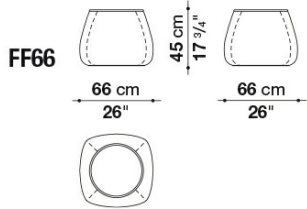

Technical information

Internal frame:

orange thermoplastic material

Internal frame upholstery:

flakes of polyurethane and PET, synthetic fibre cover

Tray:

chalk white painted, black painted or with burnished copper finish steel sheet

Cover:

fabric or leather

Technical drawings

FF66

FF86

LF116

B&B Italia reserves the right to make technological and aesthetic improvements to its models, including changes to the sizes and materials, without notice. The technical drawings do not define the details of the product. The measurements shown are indicative and may undergo changes. In particular, the dimensions relevant to the padded parts are subject to usage tolerances over time caused by the normal adjustment of the padding. For the specific information, please contact the dealer closest to you.