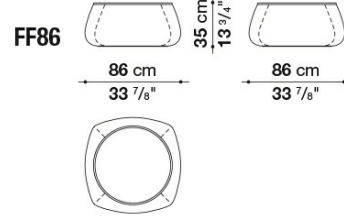

Technical information

Internal frame:

orange thermoplastic material

Internal frame upholstery:

flakes of polyurethane and PET, synthetic fibre cover

Tray:

chalk white painted, black painted or with burnished copper finish steel sheet

Cover:

fabric or leather

Technical drawings

FF66

FF86

LF116

B&B Italia reserves the right to make technological and aesthetic improvements to its models, including changes to the sizes and materials, without notice. The technical drawings do not define the details of the product. The measurements shown are indicative and may undergo changes. In particular, the dimensions relevant to the padded parts are subject to usage tolerances over time caused by the normal adjustment of the padding. For the specific information, please contact the dealer closest to you.