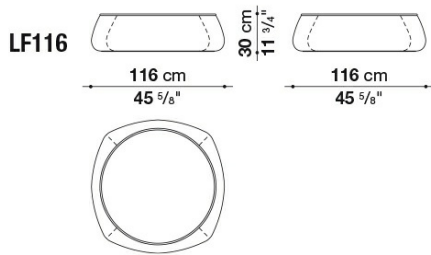

Cover:

fabric or leather

Technical drawings

FF66

FF86

LF116

B&B Italia reserves the right to make technological and aesthetic improvements to its models, including changes to the sizes and materials, without notice. The technical drawings do not define the details of the product. The measurements shown are indicative and may undergo changes. In particular, the dimensions relevant to the padded parts are subject to usage tolerances over time caused by the normal adjustment of the padding. For the specific information, please contact the dealer closest to you.