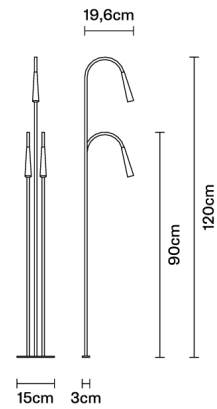

GIUNCO

F14C5314

Marc Sadler

Description

Floor lamp with three stands that are made of copper and brass diffusers.

Dimensions

Voltage

700mA

Included accessories

LED

Not included accessories

Driver

Weight Lamp

Net: 1.86 kg

Packaging

Gross weight: 3.02 kg
Volume: 0.035 m³
Number of boxes: 1