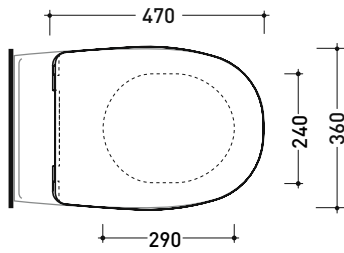

design **L+R PALOMBA**

2020

5085CW05

SLIM soft-closing thermosetting seat & cover
with **QUICK-RELEASE HINGES**

Complements: Spin goclean® wall hung wc (5085G)

Package dim.

Weight

Pz. Pallet n° -

vista zenitale / zenital view

vista laterale / lateral view

vista frontale / frontal view

sizes in mm

THERMOSETTING: glossy finish

white

matt finish

milky white