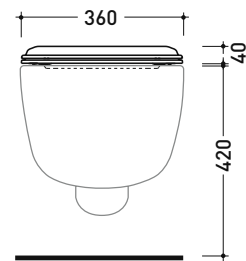

design **L+R PALOMBA**

2020

5085CW05

SLIM soft-closing thermosetting seat & cover
with **QUICK-RELEASE HINGES**

Complements: Spin goclean® wall hung wc (5085G)

Package dim.

Weight

Pz. Pallet n° -

vista zenitale / zenital view

vista laterale / lateral view

vista frontale / frontal view

sizes in mm

THERMOSETTING: glossy finish

white

matt finish

milky white