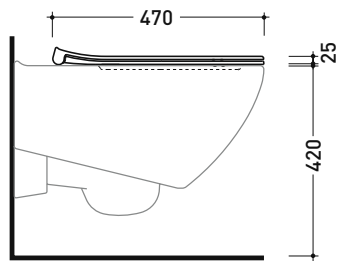

design **L+R PALOMBA**

2020

5085CW05

SLIM soft-closing thermosetting seat & cover
with **QUICK-RELEASE HINGES**

Complements: Spin goclean® wall hung wc (5085G)

Package dim.

Weight

Pz. Pallet n° -

vista zenitale / zenital view

vista laterale / lateral view

vista frontale / frontal view

sizes in mm

THERMOSETTING: glossy finish

white

matt finish

milky white