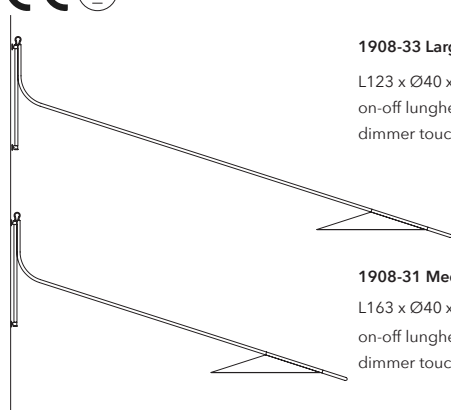

Materials: Metallo e legno / Metal and wood

Voltage: 220-240V 50/60Hz

Source: LED 14W - CRI=90

Color Temperature: 3000K / 2700K

Lumen: 1180lm

Lighting Control: Dimmer touch

1908-33 Large Cable

L123 x Ø40 x H67

on-off lunghezza cavo / cable length cm 250

dimmer touch lunghezza cavo / cable length cm 180

1908-31 Medium Cable

L163 x Ø40 x H80

on-off lunghezza cavo / cable length cm 250

dimmer touch lunghezza cavo / cable length cm 180