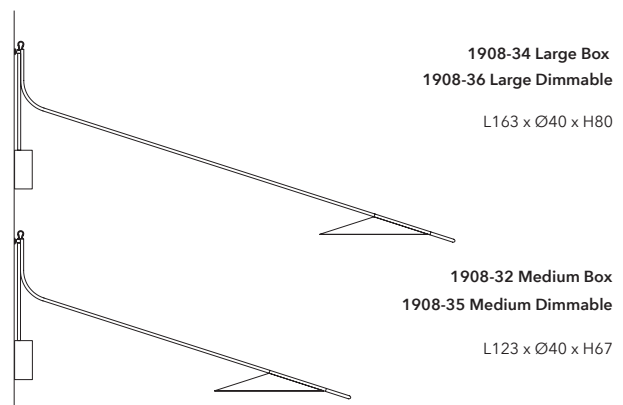

1908-34 Large Box

1908-36 Large Dimmable

L163 x Ø40 x H80

1908-32 Medium Box

1908-35 Medium Dimmable

L123 x Ø40 x H67