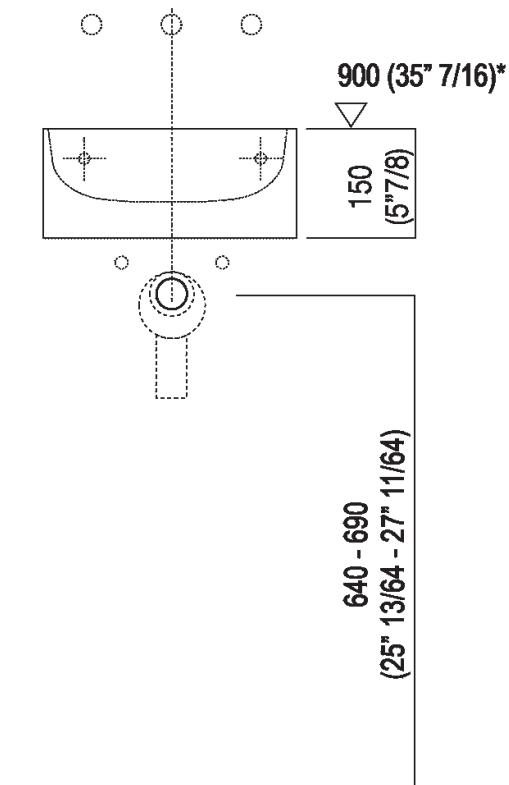

Height:	15 cm	5" 7/8 inches
Width:	35 cm	13" 3/4 inches
Weight:	8 kg	17 lbs
Depth:	35 cm	13" 3/4 inches
Packaging:	40 x 40 x 20 cm	15" 6/8 x 15" 6/8 x 7" 7/8 inches
Total weight:	11 kg	24 lbs

**Finishes**

White

**Materials**

Cristalplant® biobased

Main dimensions

**Installation notes**

**Scarico per sifone a bottiglia**  
**Drain for bottle trap**

**\*h.consigliata / advised h.**

**Installation notes**

**Scarico per sifone ad incasso**  
**Drain for concealed waste trap**

**\*h.consigliata / advised h.**

Tap position, recommended height

**POSIZIONE RUBINETTERIA / TAP POSITION**

Altezza consigliata / Recommended height