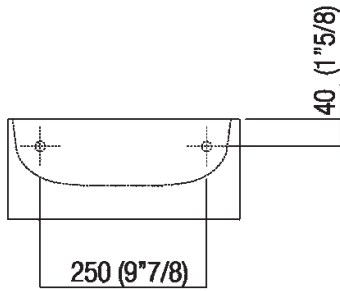

Height:	15 cm	5" 7/8 inches
Width:	35 cm	13" 3/4 inches
Weight:	8 kg	17 lbs
Depth:	35 cm	13" 3/4 inches
Packaging:	40 x 40 x 20 cm	15" 6/8 x 15" 6/8 x 7" 7/8 inches
Total weight:	11 kg	24 lbs

**Finishes**

White

**Materials**

Cristalplant® biobased

Main dimensions

**Installation notes**

**Scarico per sifone a bottiglia**  
**Drain for bottle trap**

**\*h.consigliata / advised h.**

**Installation notes**

**Scarico per sifone ad incasso**  
**Drain for concealed waste trap**

**\*h.consigliata / advised h.**

Tap position, recommended height

**POSIZIONE RUBINETTERIA / TAP POSITION**

Altezza consigliata / Recommended height