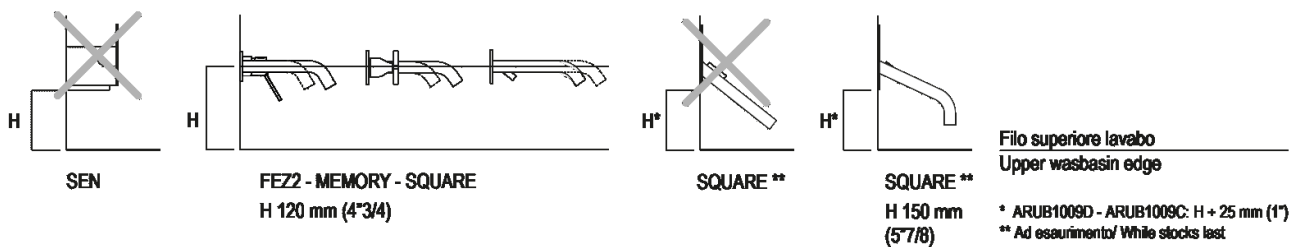

White

**Materials**

Cristalplant® biobased

Main dimensions

**Installation notes**

**Scarico per sifone a bottiglia**  
**Drain for bottle trap**

**\*h.consigliata / advised h.**

**Installation notes**

**Scarico per sifone ad incasso**  
**Drain for concealed waste trap**

**\*h.consigliata / advised h.**

Tap position, recommended height

**POSIZIONE RUBINETTERIA / TAP POSITION**

Altezza consigliata / Recommended height