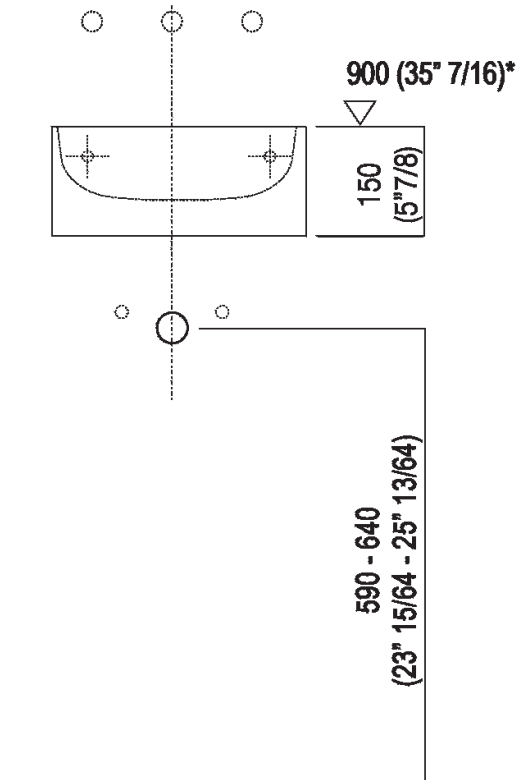

Height:	15 cm	5" 7/8 inches
Width:	35 cm	13" 3/4 inches
Weight:	8 kg	17 lbs
Depth:	35 cm	13" 3/4 inches
Packaging:	40 x 40 x 20 cm	15" 6/8 x 15" 6/8 x 7" 7/8 inches
Total weight:	11 kg	24 lbs

**Finishes**

White

**Materials**

Cristalplant® biobased

Main dimensions

**Installation notes**

**Scarico per sifone a bottiglia**  
**Drain for bottle trap**

**\*h.consigliata / advised h.**

**Installation notes**

**Scarico per sifone ad incasso**  
**Drain for concealed waste trap**

**\*h.consigliata / advised h.**

Tap position, recommended height

**POSIZIONE RUBINETTERIA / TAP POSITION**

Altezza consigliata / Recommended height