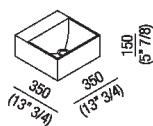

Height:	15 cm	5" 7/8 inches
Width:	35 cm	13" 3/4 inches
Weight:	8 kg	17 lbs
Depth:	35 cm	13" 3/4 inches
Packaging:	40 x 40 x 20 cm	15" 6/8 x 15" 6/8 x 7" 7/8 inches
Total weight:	11 kg	24 lbs

**Finishes**