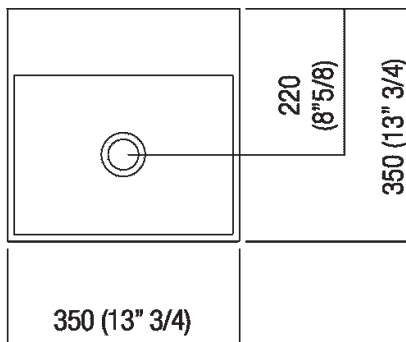

Height:	15 cm	5" 7/8 inches
Width:	35 cm	13" 3/4 inches
Weight:	8 kg	17 lbs
Depth:	35 cm	13" 3/4 inches
Packaging:	40 x 40 x 20 cm	15" 6/8 x 15" 6/8 x 7" 7/8 inches
Total weight:	11 kg	24 lbs

**Finishes**

White

**Materials**

Cristalplant® biobased

Main dimensions

**Installation notes**

**Scarico per sifone a bottiglia**  
**Drain for bottle trap**

**\*h.consigliata / advised h.**

**Installation notes**

**Scarico per sifone ad incasso**  
**Drain for concealed waste trap**

**\*h.consigliata / advised h.**

Tap position, recommended height

**POSIZIONE RUBINETTERIA / TAP POSITION**

Altezza consigliata / Recommended height