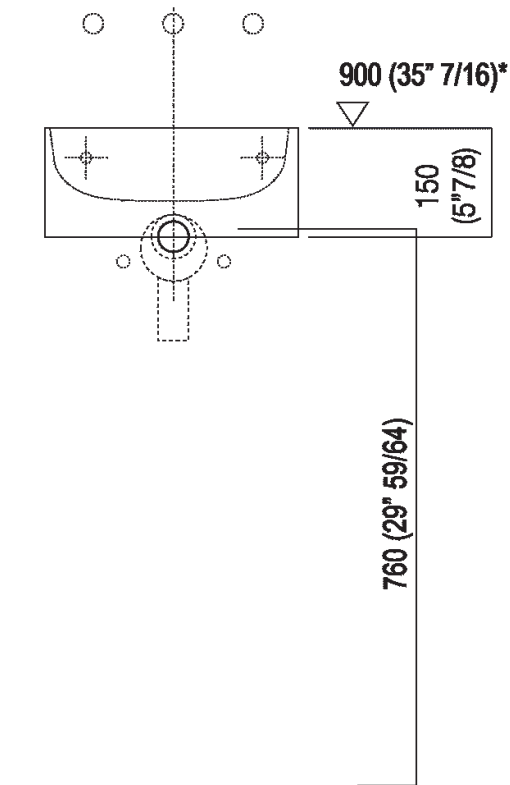

Height:	15 cm	5" 7/8 inches
Width:	35 cm	13" 3/4 inches
Weight:	8 kg	17 lbs
Depth:	35 cm	13" 3/4 inches
Packaging:	40 x 40 x 20 cm	15" 6/8 x 15" 6/8 x 7" 7/8 inches
Total weight:	11 kg	24 lbs

**Finishes**

White

**Materials**

Cristalplant® biobased

Main dimensions

**Installation notes**

**Scarico per sifone a bottiglia**  
**Drain for bottle trap**

**\*h.consigliata / advised h.**

**Installation notes**

**Scarico per sifone ad incasso**  
**Drain for concealed waste trap**

**\*h.consigliata / advised h.**

Tap position, recommended height

**POSIZIONE RUBINETTERIA / TAP POSITION**

Altezza consigliata / Recommended height

Installation notes

Scarico per sifone ad incasso e piletta con canotto fisso  
Drain for concealed waste trap with not adjustable pipe

\*h.consigliata / advised h.