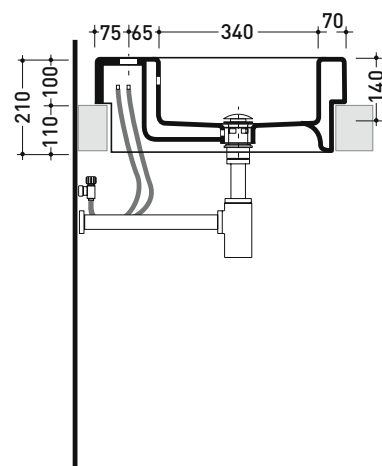

5051/INC Acquagrande 100

Recessed basin 100 cm

• WITH OVERFLOW • ARRANGED FOR SEVEN TAP HOLES

Complements: **Line taps basin:** ONE - NOKÉ - SI - FOLD - X1
Line accessories: TWO - HOOP - NOKÉ - FOLD

Technical accessories: **Chrome siphon (SIFL/CR) - Telescopic chrome siphon (SIFL066)**
Stop & Go drain (PLSG)
CERAMIC Stop & Go drain (PLCE)
Two piece set chrome tap filters (RF026)

Package dim. 104 x 25 x 60 cm | Weight 41,5 kg | Pz. Pallet n° 8

UNI EN 14688 - CL20 Dop-No14688

vista zenitale / zenital view

vista zenitale / zenital view

vista frontale / frontal view

sezione longitudinale / section

sizes in mm

CERAMIC: glossy finish

white

Please consider a 2% tolerance on indicated measurements