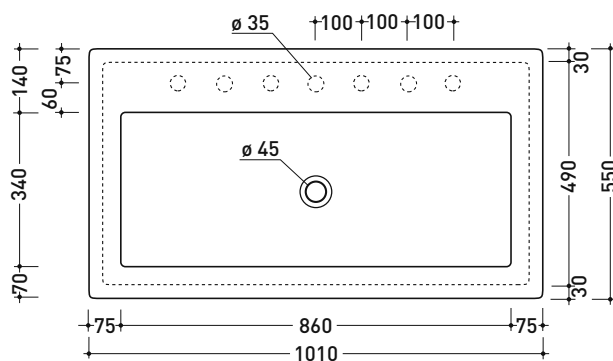

5051/INC Acquagrande 100

Recessed basin 100 cm

• WITH OVERFLOW • ARRANGED FOR SEVEN TAP HOLES

Complements: **Line taps basin:** ONE - NOKÉ - SI - FOLD - X1
Line accessories: TWO - HOOP - NOKÉ - FOLD

Technical accessories: **Chrome siphon (SIFL/CR) - Telescopic chrome siphon (SIFL066)**
Stop & Go drain (PLSG)
CERAMIC Stop & Go drain (PLCE)
Two piece set chrome tap filters (RF026)

Package dim. 104 x 25 x 60 cm | Weight 41,5 kg | Pz. Pallet n° 8

UNI EN 14688 - CL20 Dop-No14688

vista zenitale / zenital view

vista zenitale / zenital view

vista frontale / frontal view

sezione longitudinale / section

sizes in mm

CERAMIC: glossy finish

white

Please consider a 2% tolerance on indicated measurements