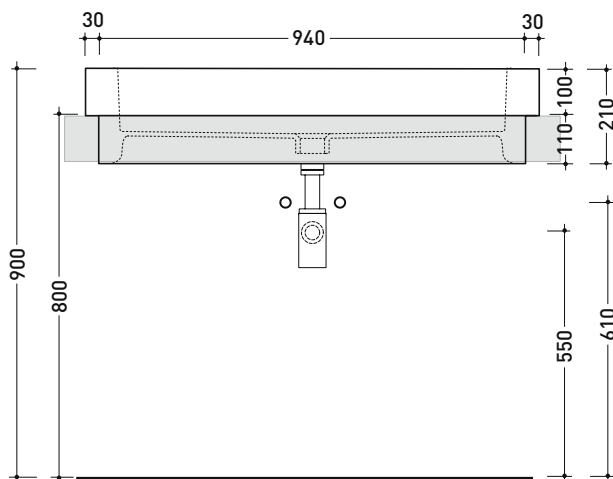

5051/INC Acquagrande 100

Recessed basin 100 cm

• WITH OVERFLOW • ARRANGED FOR SEVEN TAP HOLES

Complements: **Line taps basin:** ONE - NOKÉ - SI - FOLD - X1
Line accessories: TWO - HOOP - NOKÉ - FOLD

Technical accessories: **Chrome siphon (SIFL/CR) - Telescopic chrome siphon (SIFL066)**
Stop & Go drain (PLSG)
CERAMIC Stop & Go drain (PLCE)
Two piece set chrome tap filters (RF026)

Package dim. 104 x 25 x 60 cm | Weight 41,5 kg | Pz. Pallet n° 8

UNI EN 14688 - CL20 Dop-No14688

vista zenitale / zenital view

vista zenitale / zenital view

vista frontale / frontal view

sezione longitudinale / section

sizes in mm

CERAMIC: glossy finish

white

Please consider a 2% tolerance on indicated measurements