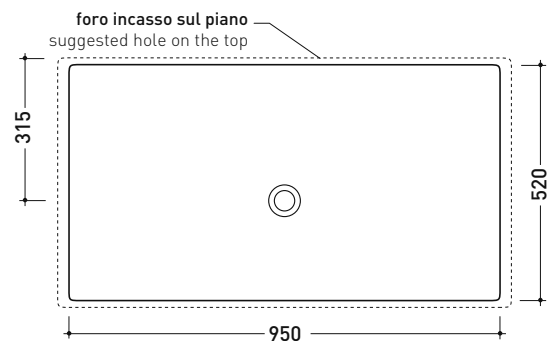

5051/INC Acquagrande 100

Recessed basin 100 cm

• WITH OVERFLOW • ARRANGED FOR SEVEN TAP HOLES

Complements: **Line taps basin:** ONE - NOKÉ - SI - FOLD - X1
Line accessories: TWO - HOOP - NOKÉ - FOLD

Technical accessories: **Chrome siphon (SIFL/CR) - Telescopic chrome siphon (SIFL066)**
Stop & Go drain (PLSG)
CERAMIC Stop & Go drain (PLCE)
Two piece set chrome tap filters (RF026)

Package dim. 104 x 25 x 60 cm | Weight 41,5 kg | Pz. Pallet n° 8

UNI EN 14688 - CL20 Dop-No14688

vista zenitale / zenital view

vista zenitale / zenital view

vista frontale / frontal view

sezione longitudinale / section

sizes in mm

CERAMIC: glossy finish

white

Please consider a 2% tolerance on indicated measurements