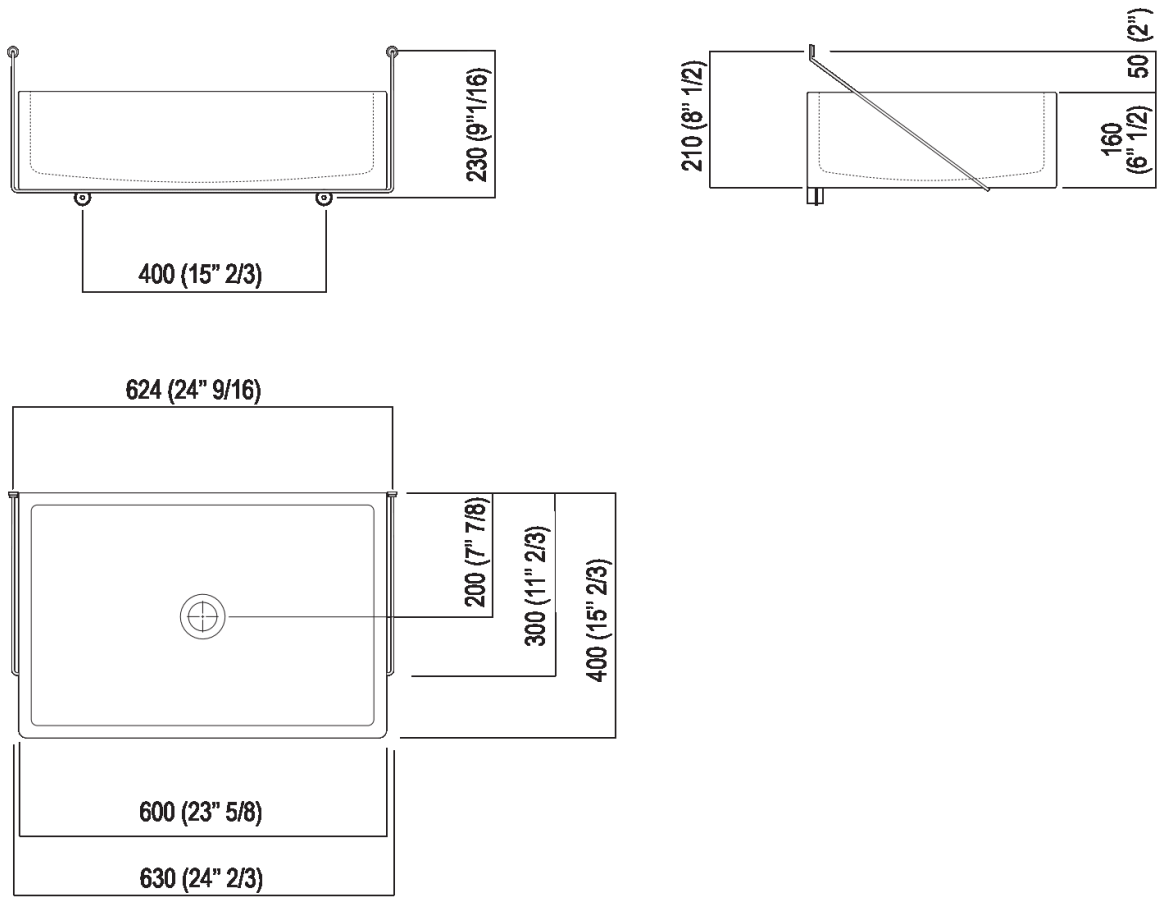

Height:	16 cm	6" 1/4 inches
Width:	63 cm	24" 3/4 inches
Weight:	34 kg	75 lbs
Depth:	40 cm	15" 3/4 inches
Packaging:	70 x 48 x 28 cm	27" 4/8 x 18" 7/8 x 11" inches
Total weight:	41 kg	90 lbs

Main dimensions

Tap position, recommended height

POSIZIONE RUBINETTERIA / TAP POSITION

Altezza consigliata / Recommended height

Installation notes

Scarico per sifone ad incasso e piletta con canotto fisso
Drain for concealed waste trap with not adjustable pipe