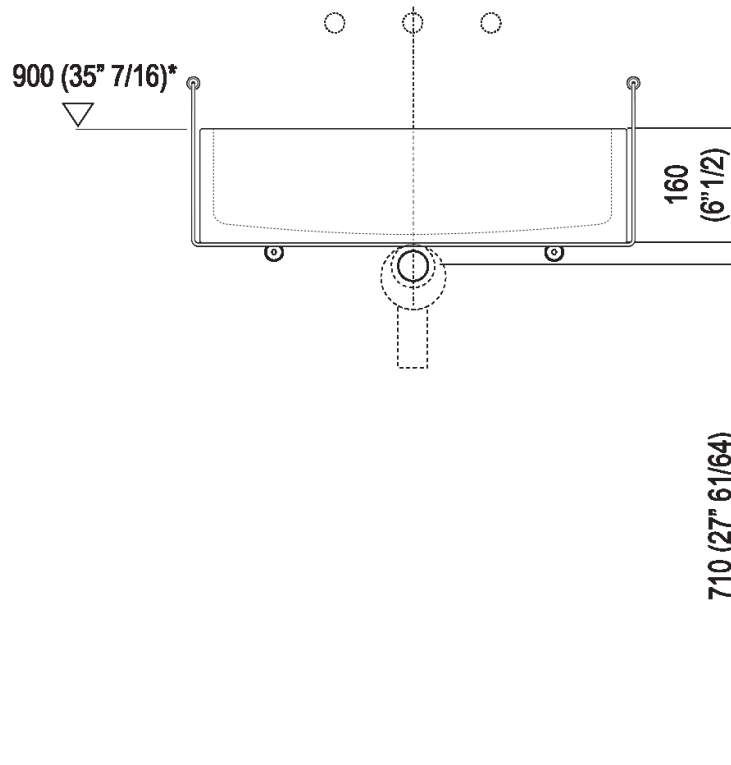

Height:	16 cm	6" 1/4 inches
Width:	63 cm	24" 3/4 inches
Weight:	34 kg	75 lbs
Depth:	40 cm	15" 3/4 inches
Packaging:	70 x 48 x 28 cm	27" 4/8 x 18" 7/8 x 11" inches
Total weight:	41 kg	90 lbs

Main dimensions

Tap position, recommended height

POSIZIONE RUBINETTERIA / TAP POSITION

Altezza consigliata / Recommended height

Installation notes

Scarico per sifone ad incasso e piletta con canotto fisso
Drain for concealed waste trap with not adjustable pipe