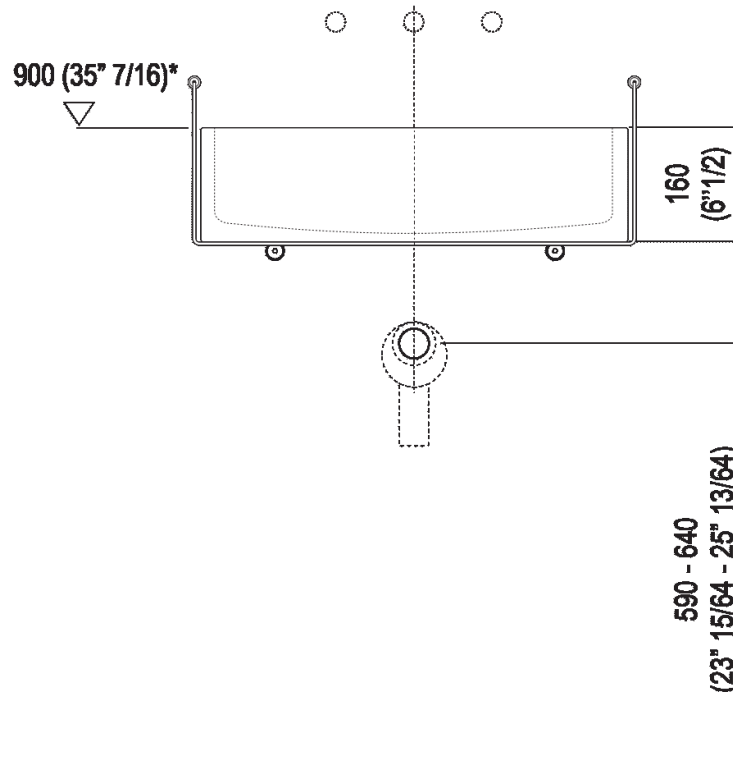

Height:	16 cm	6" 1/4 inches
Width:	63 cm	24" 3/4 inches
Weight:	34 kg	75 lbs
Depth:	40 cm	15" 3/4 inches
Packaging:	70 x 48 x 28 cm	27" 4/8 x 18" 7/8 x 11" inches
Total weight:	41 kg	90 lbs

Main dimensions

Installation notes

Scarico per sifone a bottiglia
Drain for bottle trap

*h.consigliata / advised h.

Installation notes

Scarico per sifone ad incasso
Drain for concealed waste trap

***h.consigliata / advised h.**

Tap position, recommended height

POSIZIONE RUBINETTERIA / TAP POSITION

Altezza consigliata / Recommended height

Installation notes

Scarico per sifone ad incasso e piletta con canotto fisso
Drain for concealed waste trap with not adjustable pipe