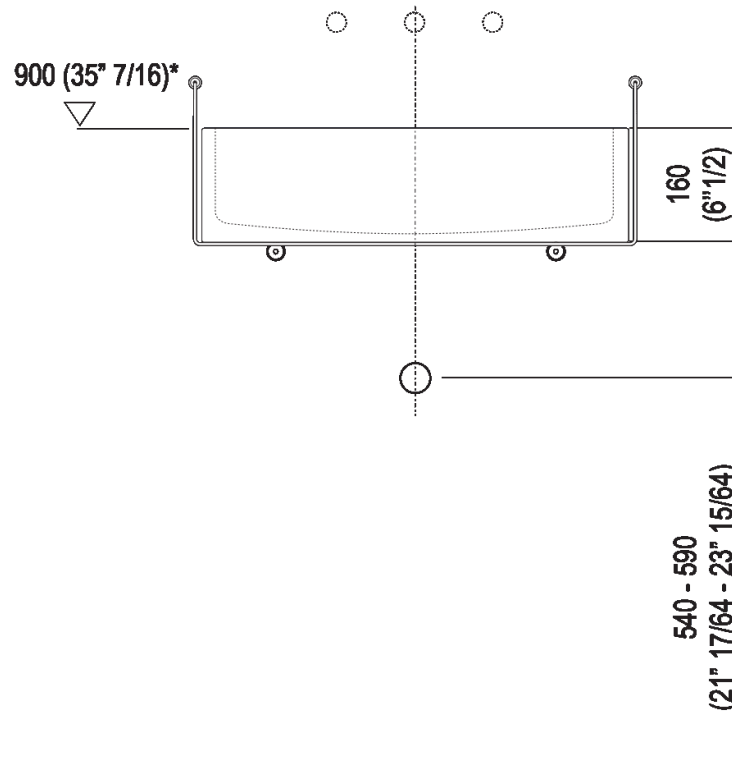

Installation notes

Scarico per sifone a bottiglia
Drain for bottle trap

*h.consigliata / advised h.