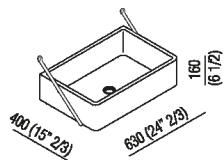

Washbasin with support structure
ACER0730S_

Benedini Associati, 1999

Independent marble washbasin in white
Carrara marble.