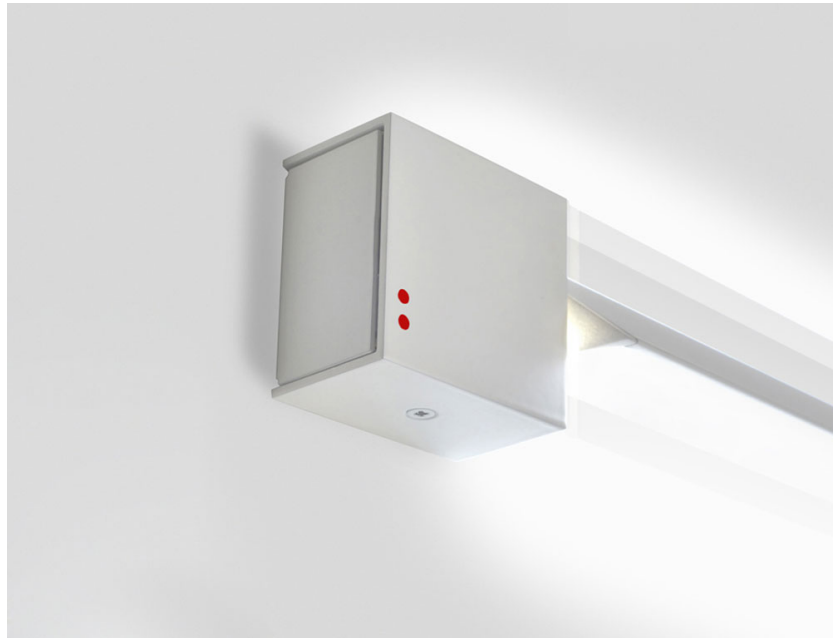

**PIVOT**

**F39G0101**

Vittorio Massimo

**Dimensions**

**Description**

Wall/ceiling lamp with white painted aluminium structure. Adjustable light fitting.

**Voltage**

24Vdc

**Light source and alternative bulbs**

LED 1x23W-  
3000K  
750lm Cri 90+

**Material**

Aluminium

**Available structure colours**

- White
- Other colours available

**Included accessories**

LED