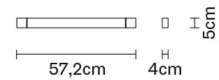

**PIVOT**

**F39G0101**

Vittorio Massimo

**Dimensions**

**Description**

Wall/ceiling lamp with white painted aluminium structure. Adjustable light fitting.

**Voltage**

24Vdc

**Not included accessories**

Driver

**Weight Lamp**

Net: 0.45 kg

**Packaging**

Gross weight: 0.45 kg  
Volume: 0.004 m<sup>3</sup>  
Number of boxes: 1

**Specs**

**In the same family**