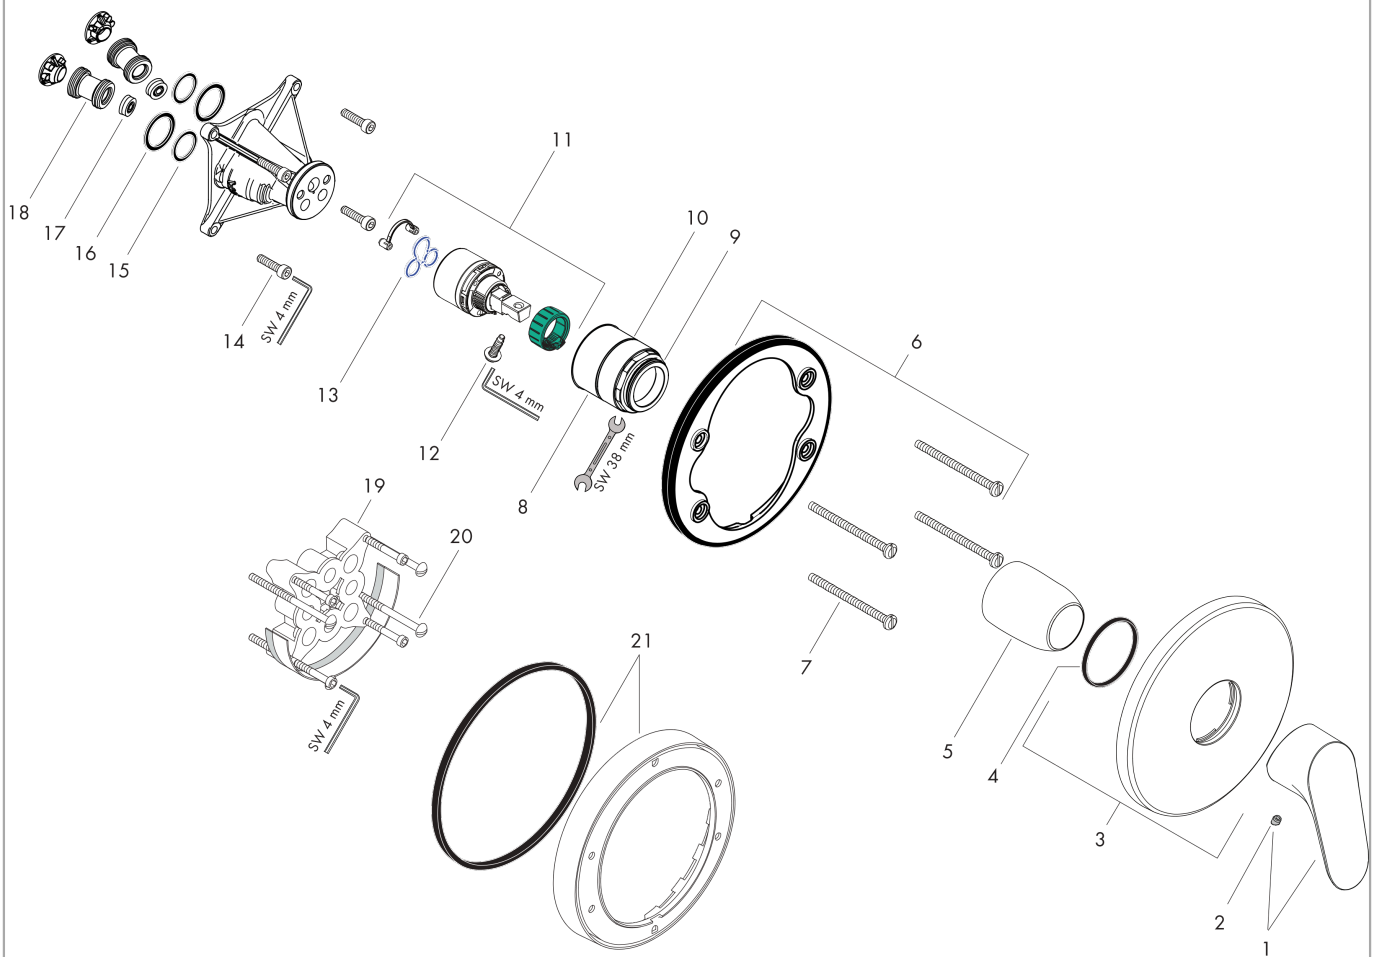

### product features

- 1 function
- connection type: basic set
- maximum flow rate at 3 bar: 29,3 l/min
- ceramic cartridge
- min. operating pressure: 1 bar
- max. operating pressure: 10 bar
- temperature limitation adjustable

## Scale drawing

## Flowchart

**Focus**

**Single lever shower mixer for concealed installation**

Surfaces: **Chrome** Article Number: **31965000**

**Exploded Drawing**

Year of production: >10/19

**Focus****Single lever shower mixer for concealed installation**Surfaces: **Chrome** Article Number: **31965000****Spare part list**

Year of production: &gt;10/19

Pos.	Description	Article Number	Price	PU
1	handle	98532000	-	1
2	screw cover	96338000	-	1
3	escutcheon Ø 150 mm	98792000	-	1
4	O-ring 43x3	98418000	-	1
5	sleeve	98790000	-	1
6	holder for escutcheon	98793000	-	1
7	set of fixing screws	96454000	-	1
8	nut	98796000	-	1
9	O-ring 30x1,5	98433000	-	1
10	O-ring 43x1,5	98148000	-	1
11	cartridge, assy	92730000	-	1
12	locking screw for handle	95140000	-	1
13	seal	95008000	-	1
14	set of screws	96525000	-	1
15	O-ring 16x2	98133000	-	1
16	O-Ring 22x2	98185000	-	1
17	flow limiter (22 l/min)	95884000	-	1
18	noise reduction	96429000	-	1
19	extension 25 mm	13595000	-	1
20	set of fixing screws	97747000	-	1
21	extension 22 mm (Ø 150 mm)	13597000	-	1
a	concealed item	01800180	-	1
b	fixation set	96615000	-	1