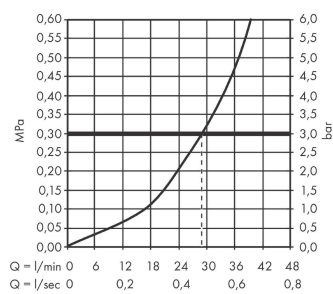

Focus

Single lever shower mixer for concealed installation

Surfaces: **Chrome** Article Number: **31965000**

Description

product features

- 1 function
- connection type: basic set
- maximum flow rate at 3 bar: 29,3 l/min
- ceramic cartridge
- min. operating pressure: 1 bar
- max. operating pressure: 10 bar
- temperature limitation adjustable

Product image

Scale drawing

Flowchart