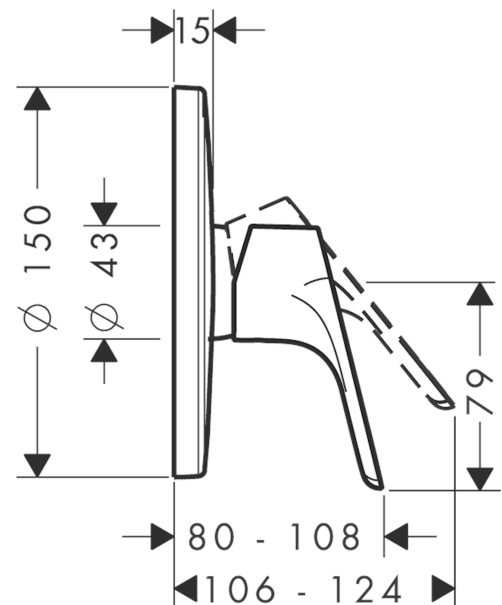

## Description

### product features

- 1 function
- connection type: basic set
- maximum flow rate at 3 bar: 29,3 l/min
- ceramic cartridge
- min. operating pressure: 1 bar
- max. operating pressure: 10 bar
- temperature limitation adjustable

## Scale drawing