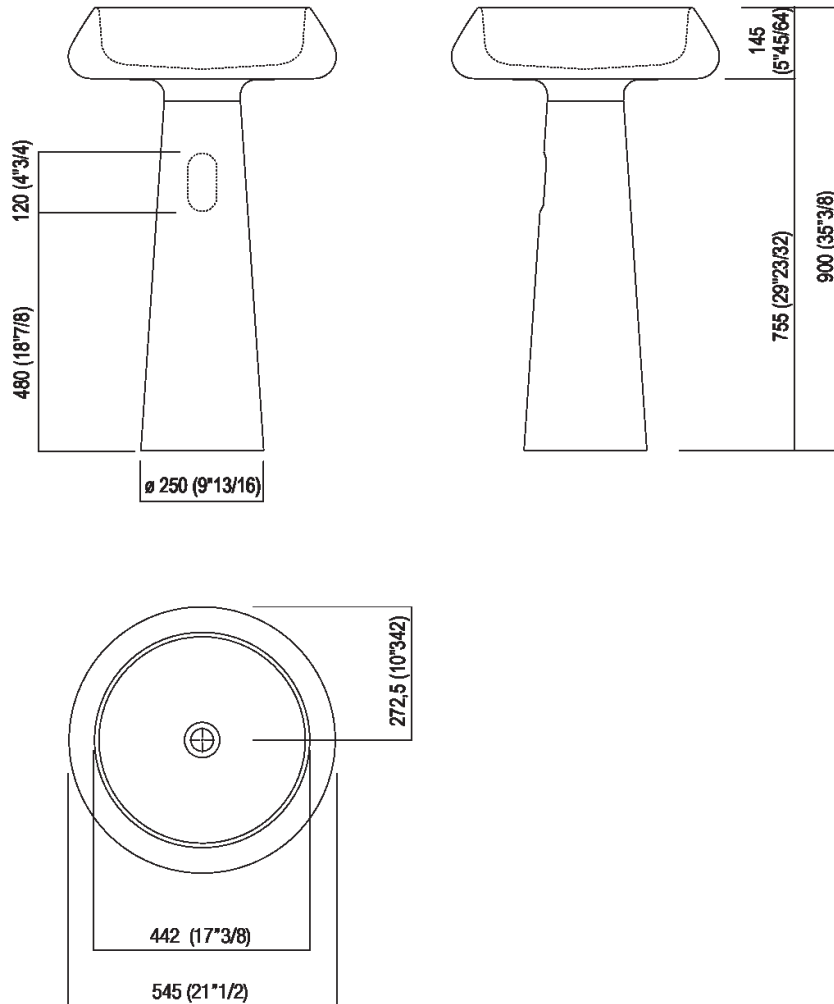

Column washbasin designed for wall drainage  
 ACER1082EMPG

design Angelo Mangiarotti, 1970

Free-standing washbasin for outdoor in Petit Granit marble.

Washbasin in Petit Granit marble, with cylindric basin and pedestal, without tap hole and without overflow, fixing kit included. The wall-mounted version is furnished with a rear slot for water connections and waste with cap in the same washbasin's finish (.MET0563).

Height:	90 cm	35" 3/8 inches
Diameter:	54.5 cm	21" 1/2 inches
Weight:	95 kg	209 lbs
Packaging:	55 x 48 x 28 cm	21" 5/8 x 26" 6/8 x 31" 4/8 inches
Total weight:	115 kg	254 lbs

Note: The washbasin can be delivered also in stone or marble types on demand, price to be calculated and prior technical verification.

**Finishes**

Petit Granit

**Materials**

Marble

Main dimensions

Installation notes: wall mounted tap

Scarico per sifone a bottiglia  
Drain for bottle trap

Installation notes: floor-mounted tap

Scarico per sifone a bottiglia  
Drain for bottle trap

---

Tap position, recommended height