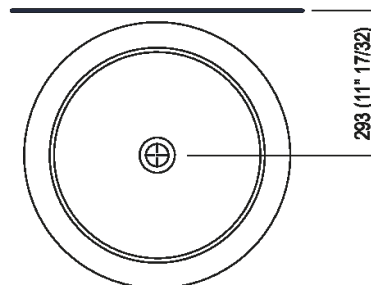

Height:	90 cm	35" 3/8 inches
Diameter:	54.5 cm	21" 1/2 inches
Weight:	95 kg	209 lbs
Packaging:	55 x 48 x 28 cm	21" 5/8 x 26" 6/8 x 31" 4/8 inches
Total weight:	115 kg	254 lbs

Note: The washbasin can be delivered also in stone or marble types on demand, price to be calculated and prior technical verification.

**Finishes**

Petit Granit

**Materials**

Marble

Main dimensions

Installation notes: wall mounted tap

Scarico per sifone a bottiglia  
Drain for bottle trap

Installation notes: floor-mounted tap

Scarico per sifone a bottiglia  
Drain for bottle trap

---

Tap position, recommended height