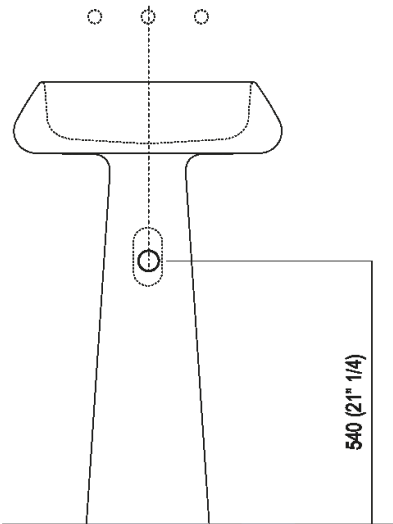

Height:	90 cm	35" 3/8 inches
Diameter:	54.5 cm	21" 1/2 inches
Weight:	95 kg	209 lbs
Packaging:	55 x 48 x 28 cm	21" 5/8 x 26" 6/8 x 31" 4/8 inches
Total weight:	115 kg	254 lbs

Note: The washbasin can be delivered also in stone or marble types on demand, price to be calculated and prior technical verification.

**Finishes**

Petit Granit

**Materials**

Marble

Main dimensions

Installation notes: wall mounted tap

Scarico per sifone a bottiglia  
Drain for bottle trap

Installation notes: floor-mounted tap

Scarico per sifone a bottiglia  
Drain for bottle trap

---

Tap position, recommended height