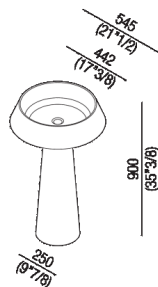

Column washbasin designed for wall drainage  
 ACER1082EMPG

design Angelo Mangiarotti, 1970

Free-standing washbasin for outdoor in Petit Granit marble.

Washbasin in Petit Granit marble, with cylindric basin and pedestal, without tap hole and without overflow, fixing kit included. The wall-mounted version is furnished with a rear slot for water connections and waste with cap in the same washbasin's finish (.MET0563).

Height:	90 cm	35" 3/8 inches
Diameter:	54.5 cm	21" 1/2 inches
Weight:	95 kg	209 lbs
Packaging:	55 x 48 x 28 cm	21" 5/8 x 26" 6/8 x 31" 4/8 inches
Total weight:	115 kg	254 lbs

Note: The washbasin can be delivered also in stone or marble types on demand, price to be calculated and prior technical verification.

**Finishes**

Petit Granit

**Materials**

Marble

Main dimensions

Installation notes: wall mounted tap

Scarico per sifone a bottiglia  
Drain for bottle trap

Installation notes: floor-mounted tap

Scarico per sifone a bottiglia  
Drain for bottle trap

---

Tap position, recommended height