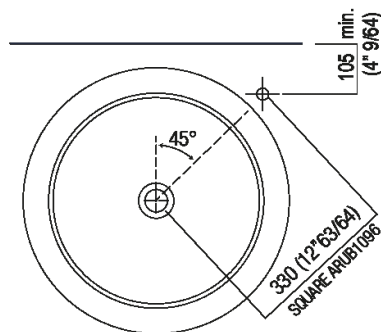

Height:	90 cm	35" 3/8 inches
Diameter:	54.5 cm	21" 1/2 inches
Weight:	95 kg	209 lbs
Packaging:	55 x 48 x 28 cm	21" 5/8 x 26" 6/8 x 31" 4/8 inches
Total weight:	115 kg	254 lbs

Note: The washbasin can be delivered also in stone or marble types on demand, price to be calculated and prior technical verification.

**Finishes**

Petit Granit

**Materials**

Marble

Main dimensions

Installation notes: wall mounted tap

Scarico per sifone a bottiglia  
Drain for bottle trap

Installation notes: floor-mounted tap

Scarico per sifone a bottiglia  
Drain for bottle trap

---

Tap position, recommended height