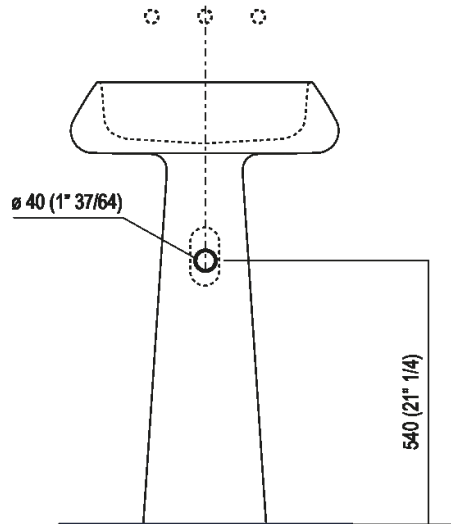

Height:	90 cm	35" 3/8 inches
Diameter:	54.5 cm	21" 1/2 inches
Weight:	95 kg	209 lbs
Packaging:	55 x 48 x 28 cm	21" 5/8 x 26" 6/8 x 31" 4/8 inches
Total weight:	115 kg	254 lbs

Note: The washbasin can be delivered also in stone or marble types on demand, price to be calculated and prior technical verification.

**Finishes**

Petit Granit

**Materials**

Marble

Main dimensions

Installation notes: wall mounted tap

Scarico per sifone a bottiglia  
Drain for bottle trap

Installation notes: floor-mounted tap

Scarico per sifone a bottiglia  
Drain for bottle trap

---

Tap position, recommended height