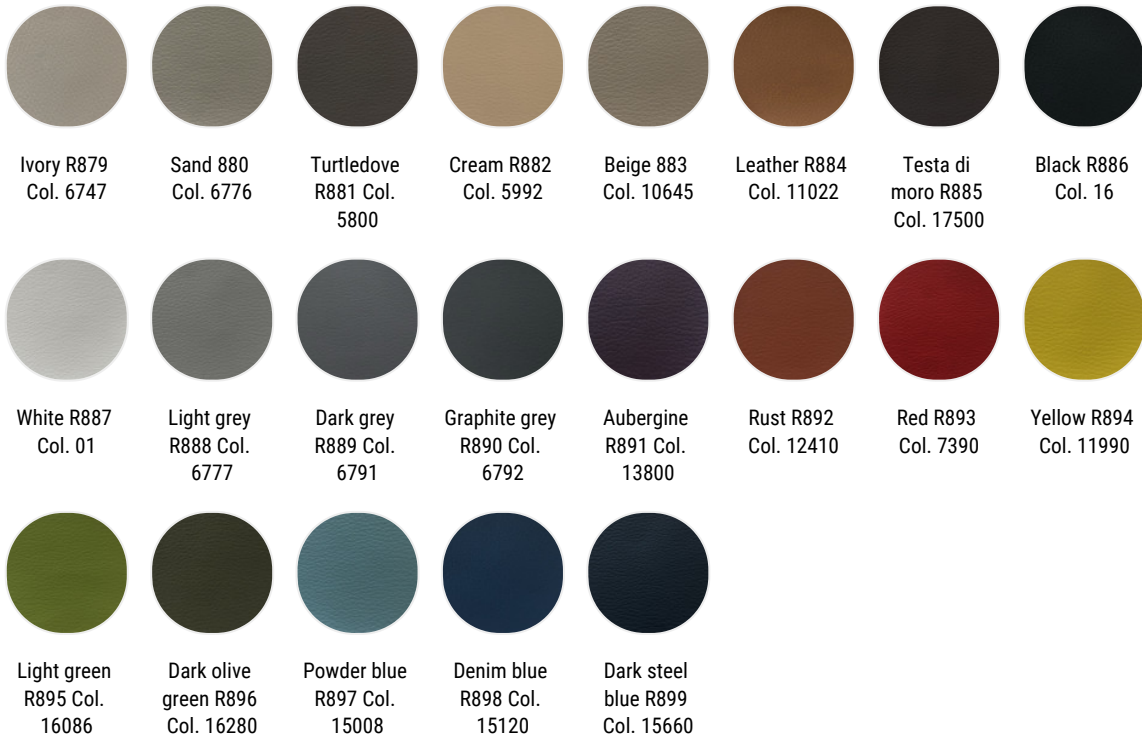

Time TL15

Frank

Garc

Taiga