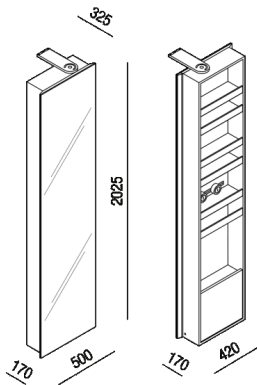

Element with 5 shelves, towel rail and container with door, inner side  
 P-VOILA-1

Alessandro Andreucci, 2022

**Finishes**

-  Natural oak
-  Brown oak
-  Dark oak
-  Reconstituted with teak finish

**Materials**

-  Wood

Height:	202.5 cm
Width:	50 cm
Depth:	32.5 cm