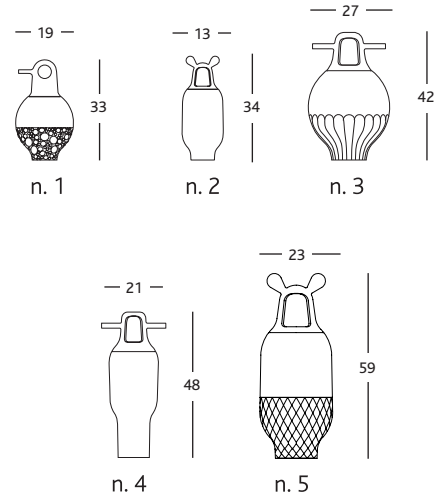

Monochrome white or outside black and inside white.

Vase n°2:

Monochrome white or outside electric yellow and inside white.

Vase n°3:

Monochrome white or outside grey-green and inside white.

Vase n°4:

Monochrome white or outside true pink and inside white.

Vase n°5:

Monochrome white or outside Napoleon blue and inside white.

Showtime 10 version

Made up of two pieces in glazed stoneware, with a white finish and 24 carat gold plated decorations.

DIMENSIONS and WEIGHTS:

Vase n°1: Ø19 x h.33 cm (2.5kg).

Vase n°2: Ø13 x h.34 cm (1kg).

Vase n°3: Ø27 x h.42 cm (3kg).

Vase n°4: Ø16 x h.48 cm (2kg).

Vase n°5: Ø23 x h.59 cm (3kg).

PACKAGING:

All the models are separately protected in expanded polystyrene packaging. The set is supplied in a cardboard box.

Showtime

Showtime 10

MEASUREMENTS IN CM

BD Barcelona Design
Ramon Turró, 126 / 08005 Barcelona
Tel +34 93 458 69 09 / Fax +34 93 207 36 97
bd@bdbarcelona.com / www.bdbarcelona.com

Technical Department
Carretera Capellades / km 22,750
Narcís Monturiol, 7 / Pol. Ind Sesrovires
Sant Esteve de Sesrovires / 08635 Barcelona
Tel +34 93 771 30 51 / Fax +34 93 771 32 32