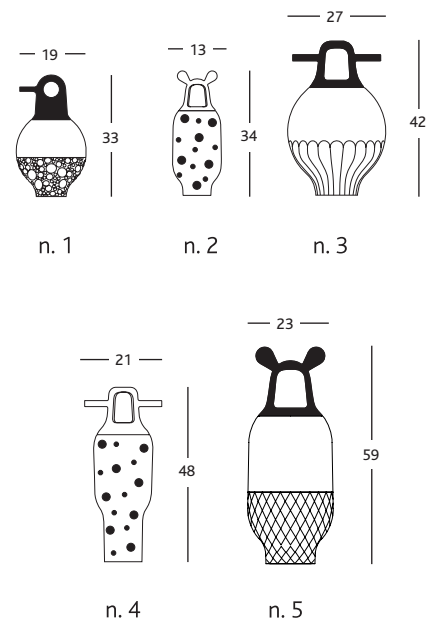

Monochrome white or outside black and inside white.

Vase n°2:

Monochrome white or outside electric yellow and inside white.

Vase n°3:

Monochrome white or outside grey-green and inside white.

Vase n°4:

Monochrome white or outside true pink and inside white.

Vase n°5:

Monochrome white or outside Napoleon blue and inside white.

Showtime 10 version

Made up of two pieces in glazed stoneware, with a white finish and 24 carat gold plated decorations.

DIMENSIONS and WEIGHTS:

Vase n°1: Ø19 x h.33 cm (2.5kg).

Vase n°2: Ø13 x h.34 cm (1kg).

Vase n°3: Ø27 x h.42 cm (3kg).

Vase n°4: Ø16 x h.48 cm (2kg).

Vase n°5: Ø23 x h.59 cm (3kg).

PACKAGING:

All the models are separately protected in expanded polystyrene packaging. The set is supplied in a cardboard box.

Showtime

Showtime 10

MEASUREMENTS IN CM

BD Barcelona Design
Ramon Turró, 126 / 08005 Barcelona
Tel +34 93 458 69 09 / Fax +34 93 207 36 97
bd@bdbarcelona.com / www.bdbarcelona.com

Technical Department
Carretera Capellades / km 22,750
Narcís Monturiol, 7 / Pol. Ind Sesrovires
Sant Esteve de Sesrovires / 08635 Barcelona
Tel +34 93 771 30 51 / Fax +34 93 771 32 32