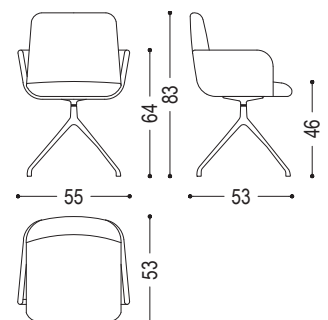

Chair with enveloping structure made of polyurethane, backrest, seat and armrests covered with leather or fabric with visible stitching. Revolving aluminium base.

CODE	SIZE	BASE	D1	D2	D3	D4	D6
MATERIA SOFT ARM	W.55 x D.53 x H.46/83	B2	■	■	■	■	■
		B3	■	■	■	■	■

AVAILABLE FINISHES:

- **D1:** fabric: canvas, divina melange 2, hallingdal 65, velvet harald
- **D2:** fabric: maple
- **D3:** leather: camoscio, cristal
- **D4:** leather: nabuk
- **D6:** COL, COM
- **B2:** lacquered iron: iron dust
- **B3:** lacquered iron matt brushed effect: aged copper, aged bronze, stainless steel, titanium
  lacquered iron oxidised effect