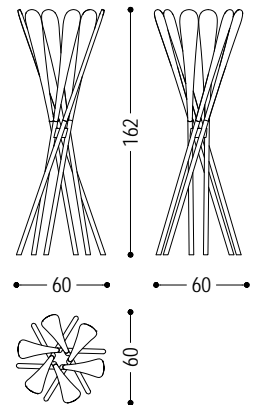

Coat hanger made entirely of solid wood, it takes inspiration from the oars of Venice gondolas, which are dynamically joined in the center through a cross support also in solid wood.

N.B.: DELIVERED ASSEMBLED, CANNOT BE DISASSEMBLED

CODE	SIZE	A1	A2
VENEZIANO	Ø 60 x H.162	■	■

AVAILABLE FINISHES:

A1: walnut without knots, walnut with knots

A2: oak without knots, oak with knots, cherry, maple

WOOD

A1

walnut without knots

walnut with knots