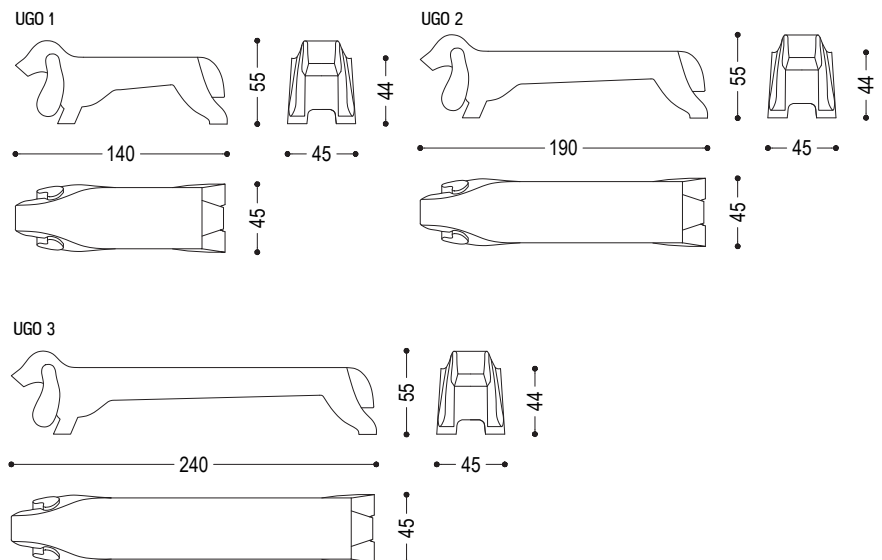

Bench made from a single block of scented cedar with its sculptured shape inspired by the animal world.

CODE	SIZE	A7	A8	A9
UGO 1	W.140 x D.45 x H.44/55	■	■	■
UGO 2	W.190 x D.45 x H.44/55	■	■	■
UGO 3	W.240 x D.45 x H.44/55	■	■	■

AVAILABLE FINISHES:

- A7: cedar
- A8: sandblasted cedar
- A9: cedar contract finish, vulcano cedar